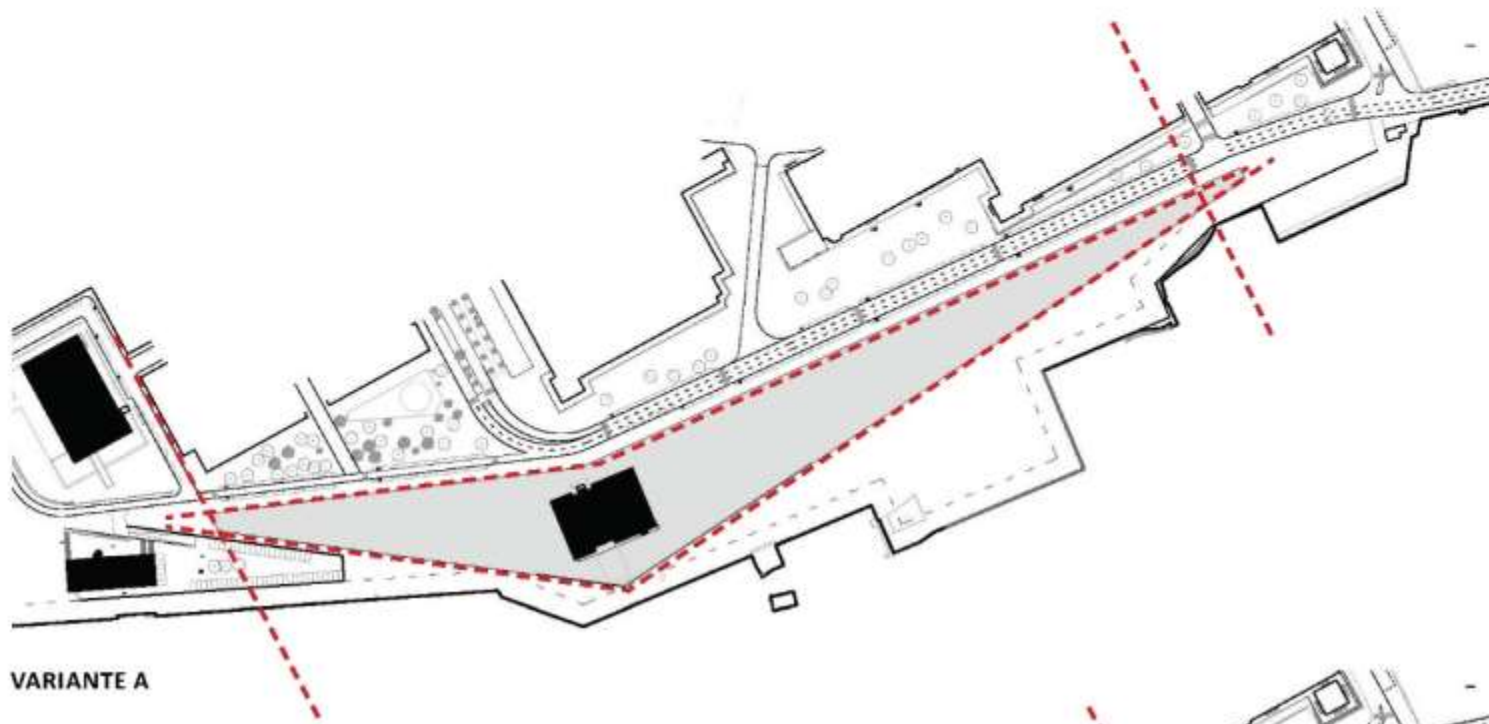

**INESSA HANSCH ARCHITECTE**

1. The model shows a dense urban grid with various building footprints, courtyards, and streets. The model is semi-transparent, allowing the real city's features to be seen through it. The river is dark, and the bridge is a prominent structure crossing it. A boat is visible on the river. The overall scene is a comparison between a proposed urban plan and the existing city.

VARIANTE A

VARIANTE B

VARIANTE A

VARIANTE B

**INTERFACE VILLE PORT**

INESSA HANSCH ARCHITECTE

ESPACE FERME  
ECHELLE DU TISSU URBAIN

ESPACE OUVERT  
ECHELLE DU PAYSAGE