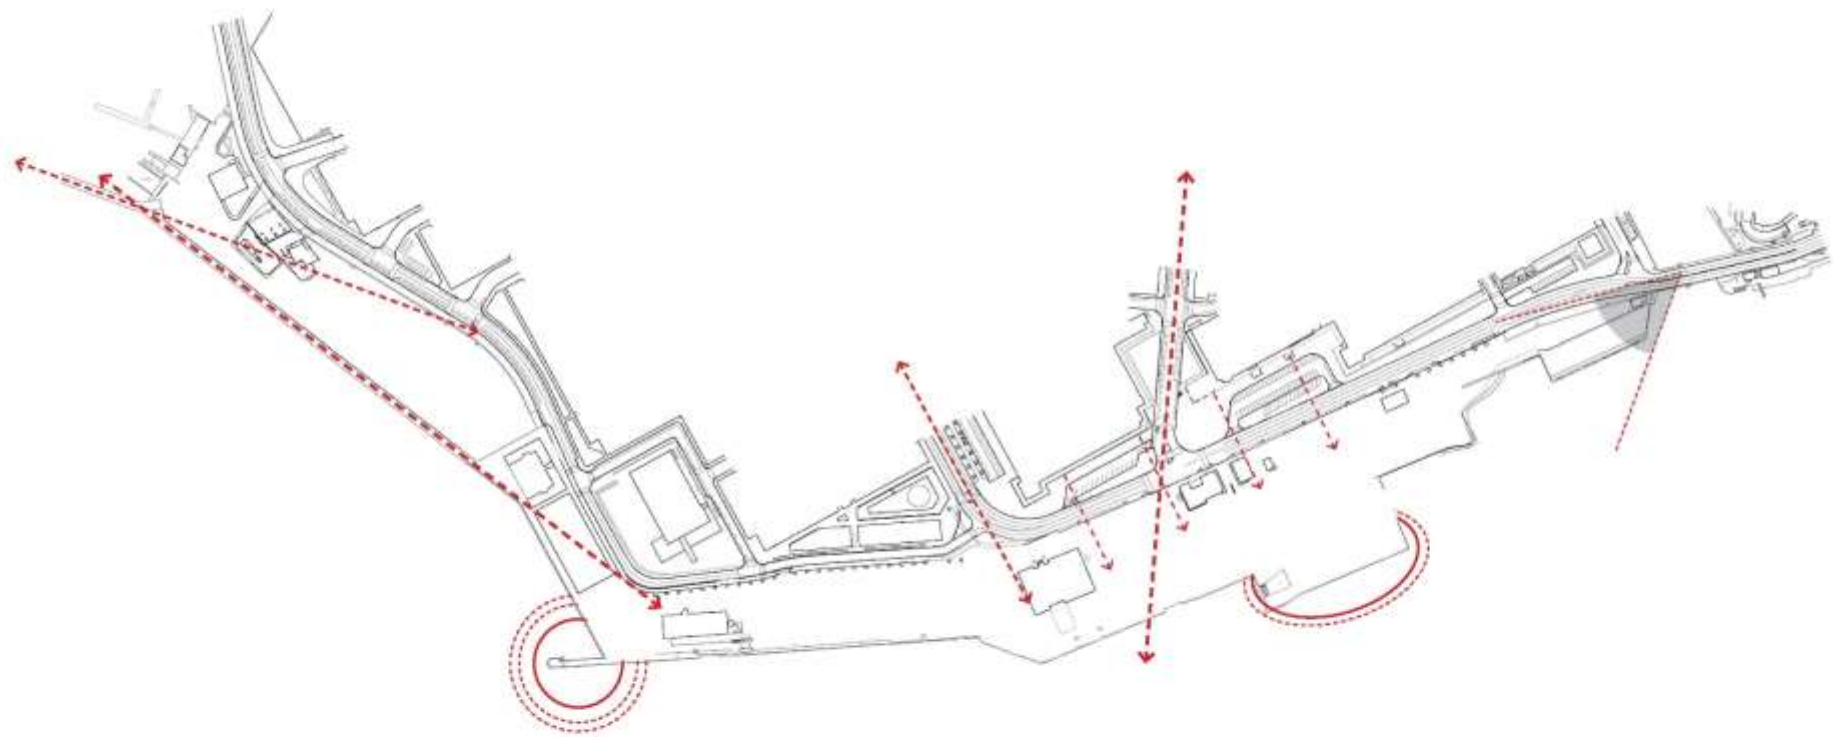

**INESSA HANSCH ARCHITECTE**

1. The model shows a dense urban grid with various building footprints, courtyards, and streets. The model is semi-transparent, allowing the real city's features to be seen through it. The river is dark, and the bridge is a prominent structure crossing it. A boat is visible on the river. The overall scene is a comparison between a proposed urban plan and the existing city.

VARIANTE A

VARIANTE B

VARIANTE A

VARIANTE B

**INTERFACE VILLE PORT**

INESSA HANSCH ARCHITECTE

ESPACE FERME  
ECHELLE DU TISSU URBAIN

ESPACE OUVERT  
ECHELLE DU PAYSAGE