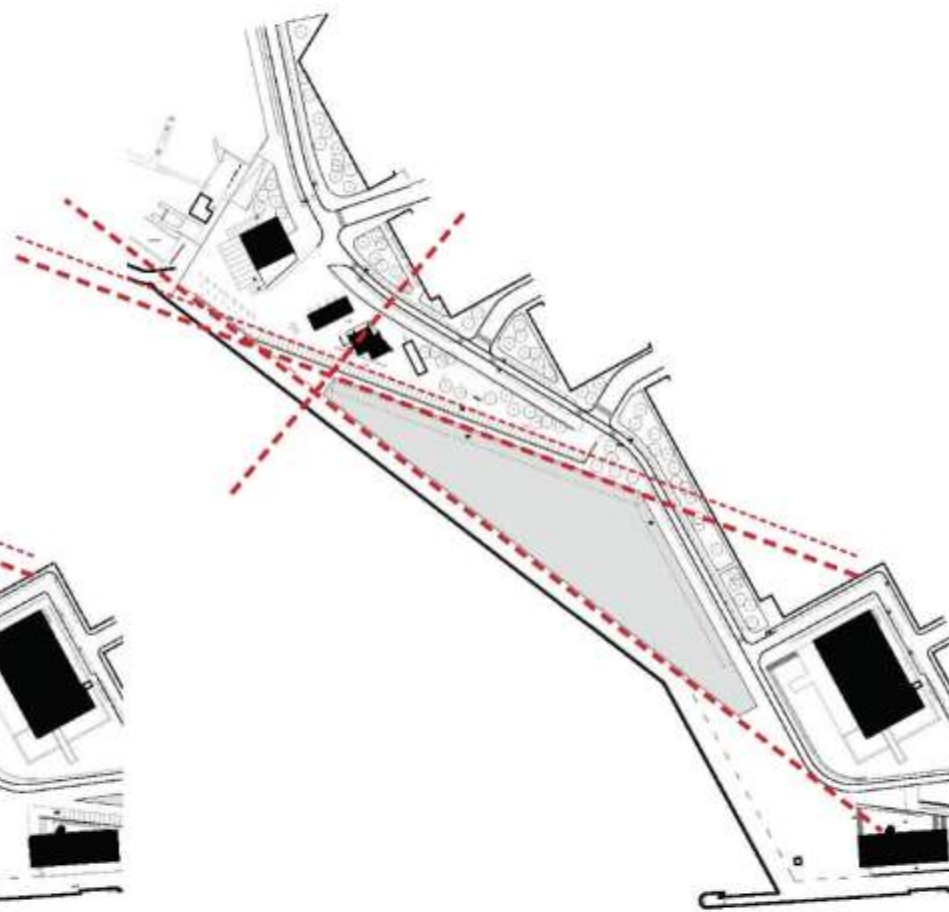

**INESSA HANSCH ARCHITECTE**

1. The model shows a dense urban grid with various building footprints, courtyards, and streets. The model is semi-transparent, allowing the real city's features to be seen through it. The river is dark, and the bridge is a prominent structure crossing it. A boat is visible on the river. The overall scene is a comparison between a proposed urban plan and the existing city.

VARIANTE A

VARIANTE B

VARIANTE A

VARIANTE B

**INTERFACE VILLE PORT**

INESSA HANSCH ARCHITECTE

ESPACE FERME  
ECHELLE DU TISSU URBAIN

ESPACE OUVERT  
ECHELLE DU PAYSAGE