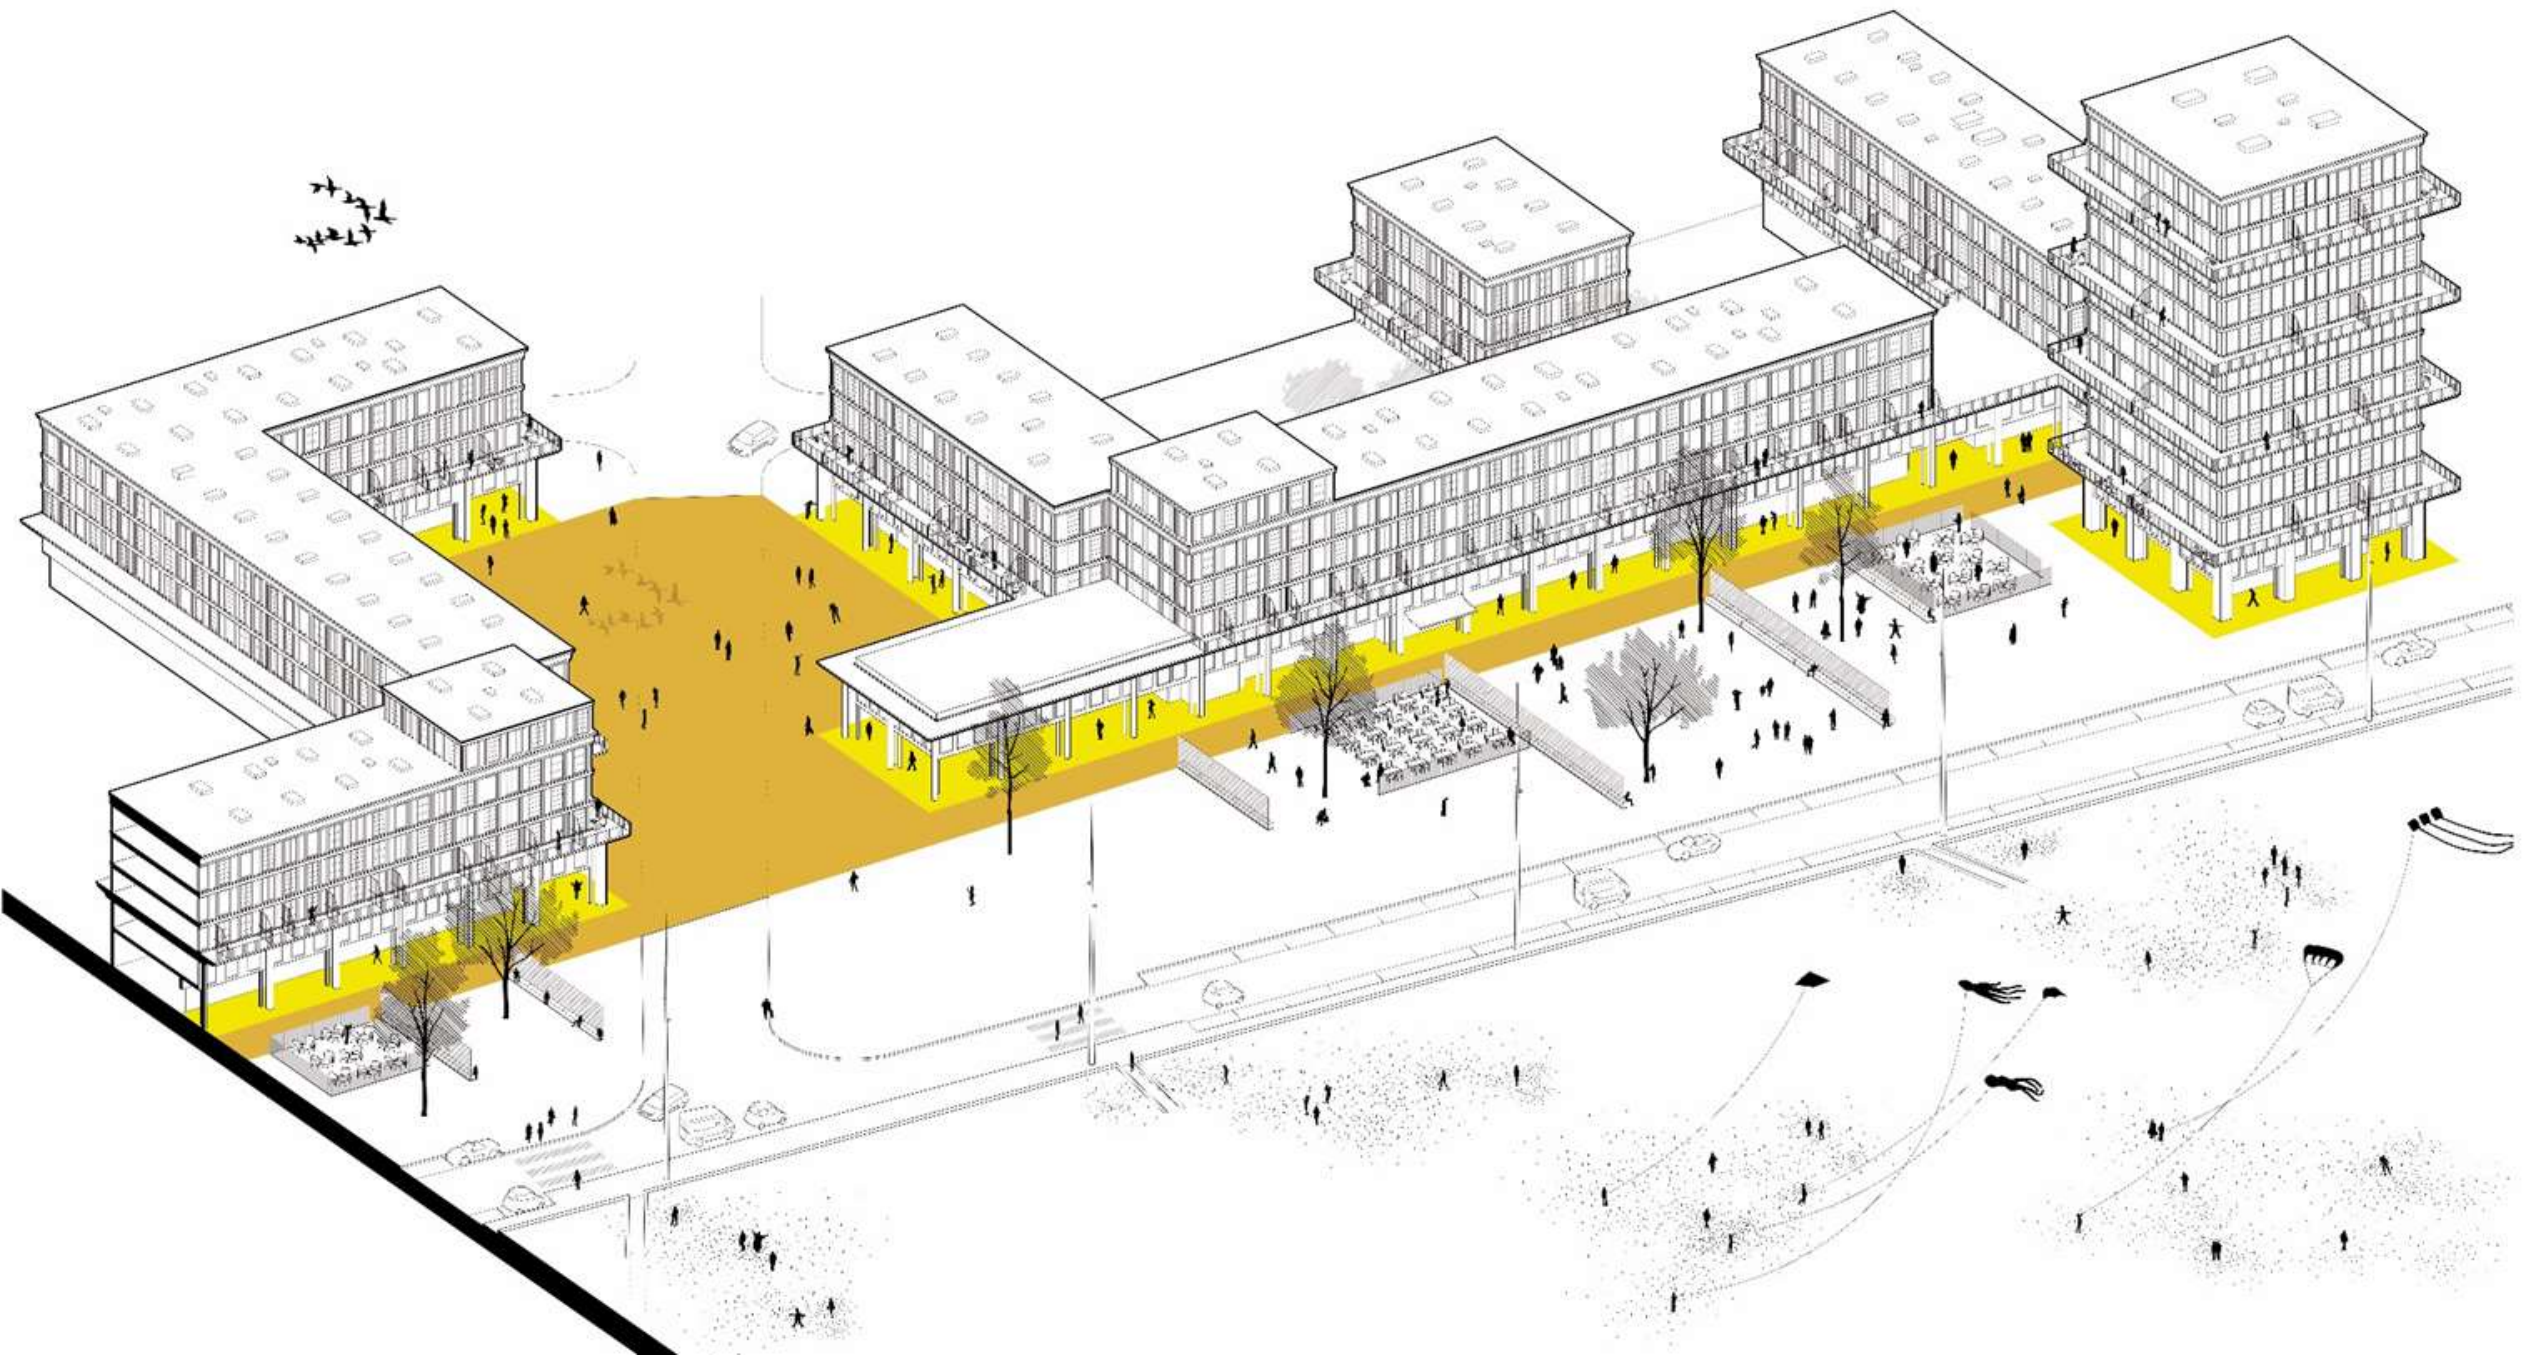

**INESSA HANSCH ARCHITECTE**

1. The model shows a dense urban grid with various building footprints, courtyards, and streets. The model is semi-transparent, allowing the real city's features to be seen through it. The river is dark, and the bridge is a prominent structure crossing it. A boat is visible on the river. The overall scene is a comparison between a proposed urban plan and the existing city.

VARIANTE A

VARIANTE B

VARIANTE A

VARIANTE B

**INTERFACE VILLE PORT**

INESSA HANSCH ARCHITECTE

ESPACE FERME  
ECHELLE DU TISSU URBAIN

ESPACE OUVERT  
ECHELLE DU PAYSAGE

PORT

-  SOCLE
-  ESPACE URBAIN
-  QUAI

FRANCOIS, PAR LA GRACE DE DIEU  
ROY DE FRANCE, ORDONNONS

pour tenir en seureté les navires et vaisseaulx

## **PROJETS DE REFERENCE**

MICHEL DESVIGNE PAYSAGISTE

INESSA HANSCH ARCHITECTE

BORDEAUX RIVE DROITE. PARC AUX ANGELIQUES

MONACO. ANSE DU PORTIER ET PLAGE DU LARVOTTO