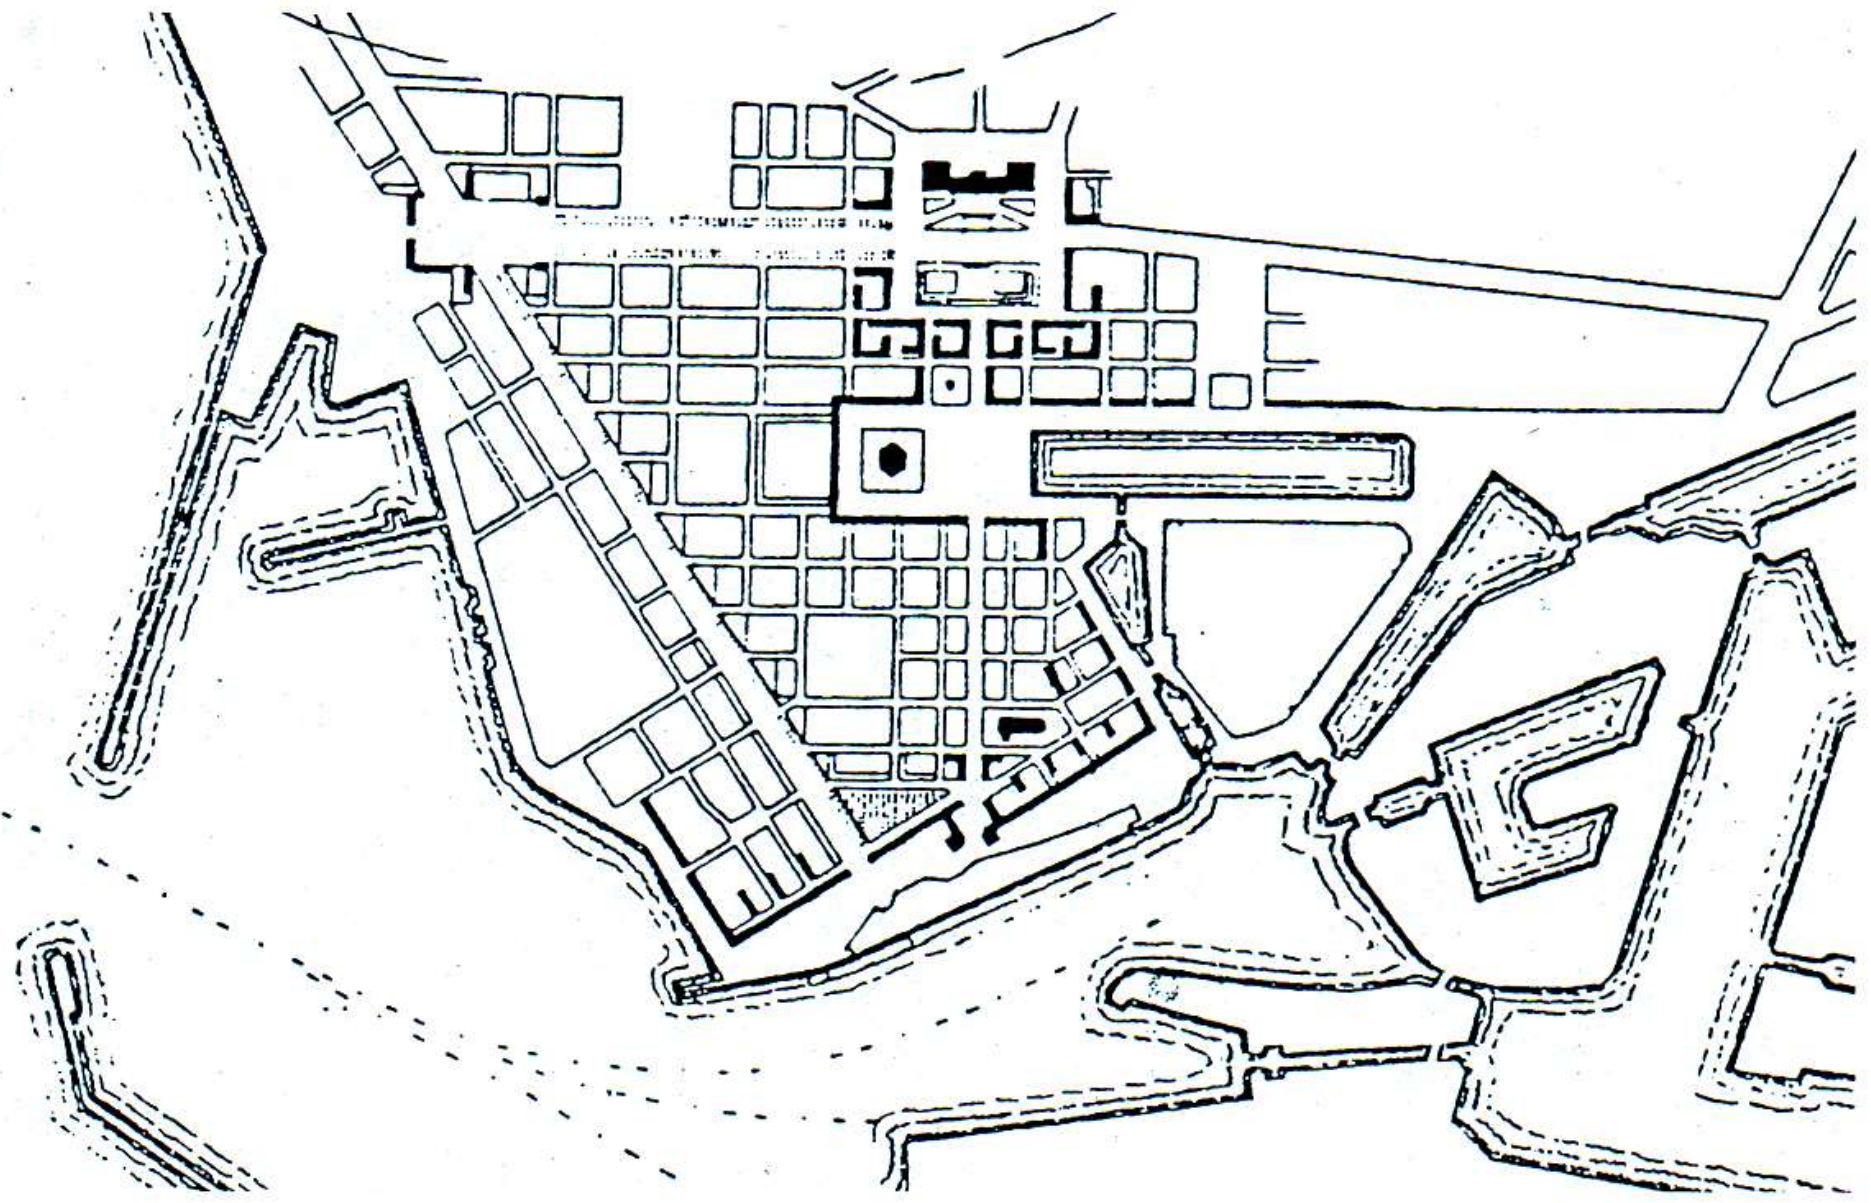

**INESSA HANSCH ARCHITECTE**

1. The model shows a dense urban grid with various building footprints, courtyards, and streets. The model is semi-transparent, allowing the real city's features to be seen through it. The river is dark, and the bridge is a prominent structure crossing it. A boat is visible on the river. The overall scene is a comparison between a proposed urban plan and the existing city.