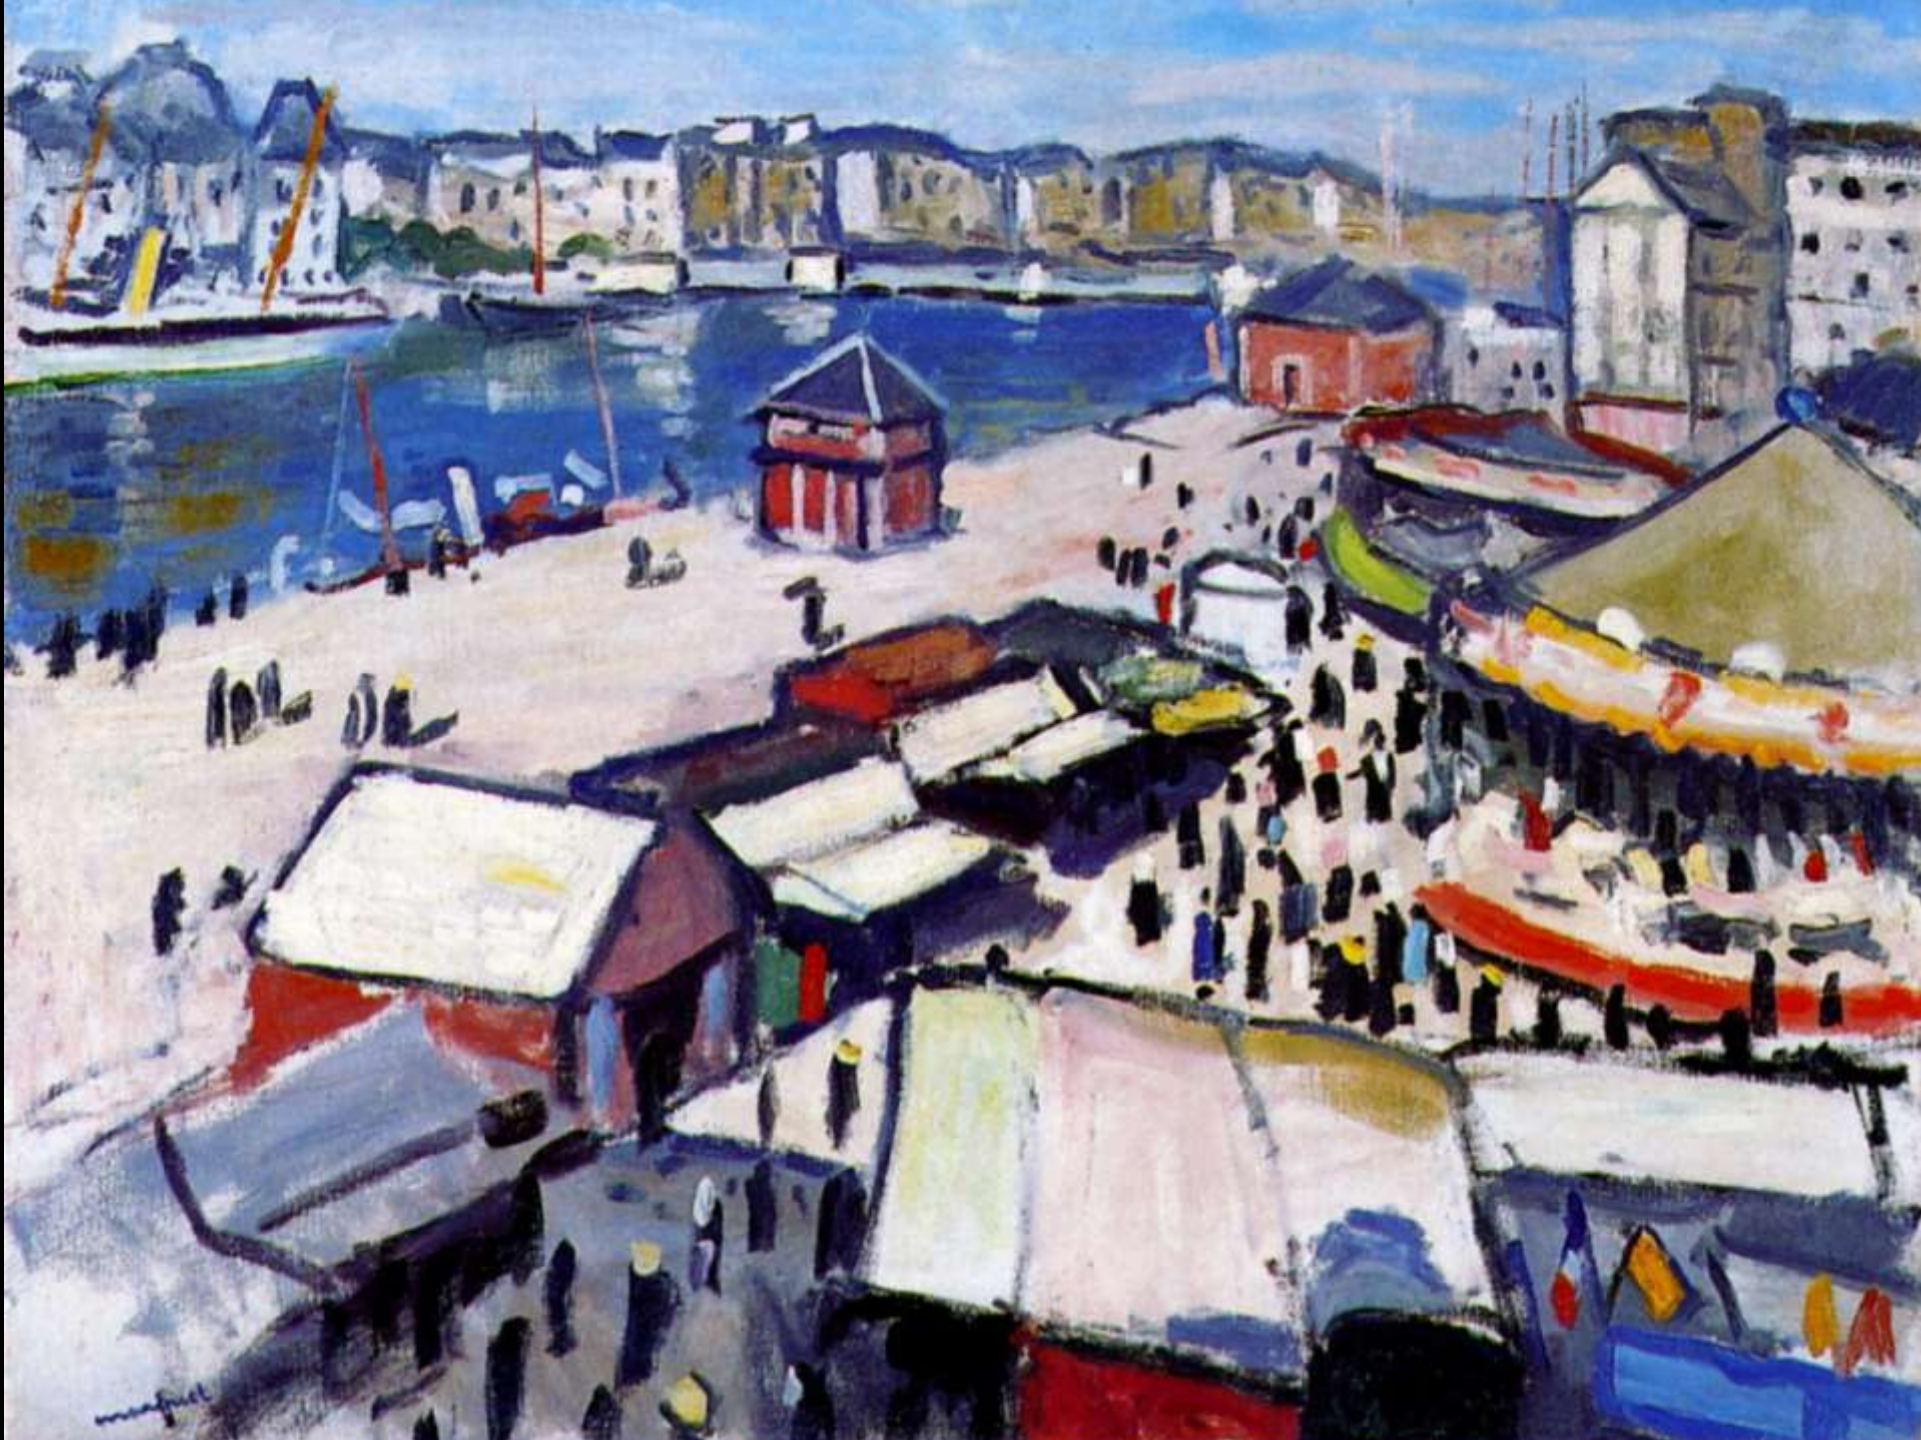

**INESSA HANSCH ARCHITECTE**

1. The model shows a dense urban grid with various building footprints, courtyards, and streets. The model is semi-transparent, allowing the real city's features to be seen through it. The river is dark, and the bridge is a prominent structure crossing it. A boat is visible on the river. The overall scene is a comparison between a proposed urban plan and the existing city.

PORT

-  SOCLE
-  ESPACE URBAIN
-  QUAI

FRANCOIS, PAR LA GRACE DE DIEU  
ROY DE FRANCE, ORDONNONS

pour tenir en seureté les navires et vaisseaulx

## **PROJETS DE REFERENCE**

MICHEL DESVIGNE PAYSAGISTE

INESSA HANSCH ARCHITECTE

BORDEAUX RIVE DROITE. PARC AUX ANGELIQUES

MONACO. ANSE DU PORTIER ET PLAGE DU LARVOTTO