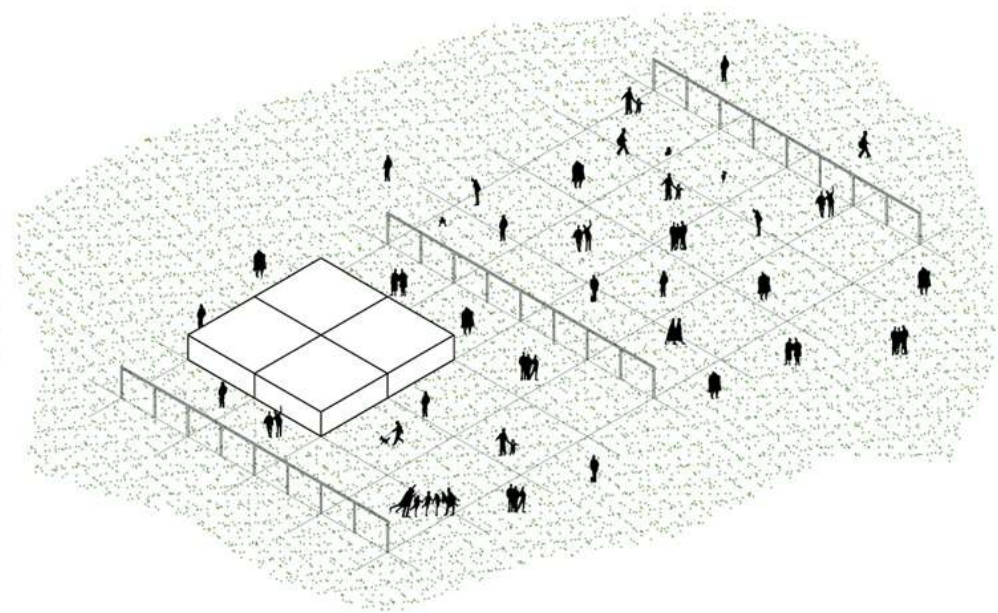

**INESSA HANSCH ARCHITECTE**

1. The model shows a dense urban grid with various building footprints, courtyards, and streets. The model is semi-transparent, allowing the real city's features to be seen through it. The river is dark, and the bridge is a prominent structure crossing it. A boat is visible on the river. The overall scene is a comparison between a proposed urban plan and the existing city.

VARIANTE A

VARIANTE B

VARIANTE A

VARIANTE B

**INTERFACE VILLE PORT**

INESSA HANSCH ARCHITECTE

ESPACE FERME  
ECHELLE DU TISSU URBAIN

ESPACE OUVERT  
ECHELLE DU PAYSAGE

PORT

-  SOCLE
-  ESPACE URBAIN
-  QUAI

FRANCOIS, PAR LA GRACE DE DIEU  
ROY DE FRANCE, ORDONNONS

pour tenir en seureté les navires et vaisseaulx

## **PROJETS DE REFERENCE**

MICHEL DESVIGNE PAYSAGISTE

INESSA HANSCH ARCHITECTE

BORDEAUX RIVE DROITE. PARC AUX ANGELIQUES

MONACO. ANSE DU PORTIER ET PLAGE DU LARVOTTO