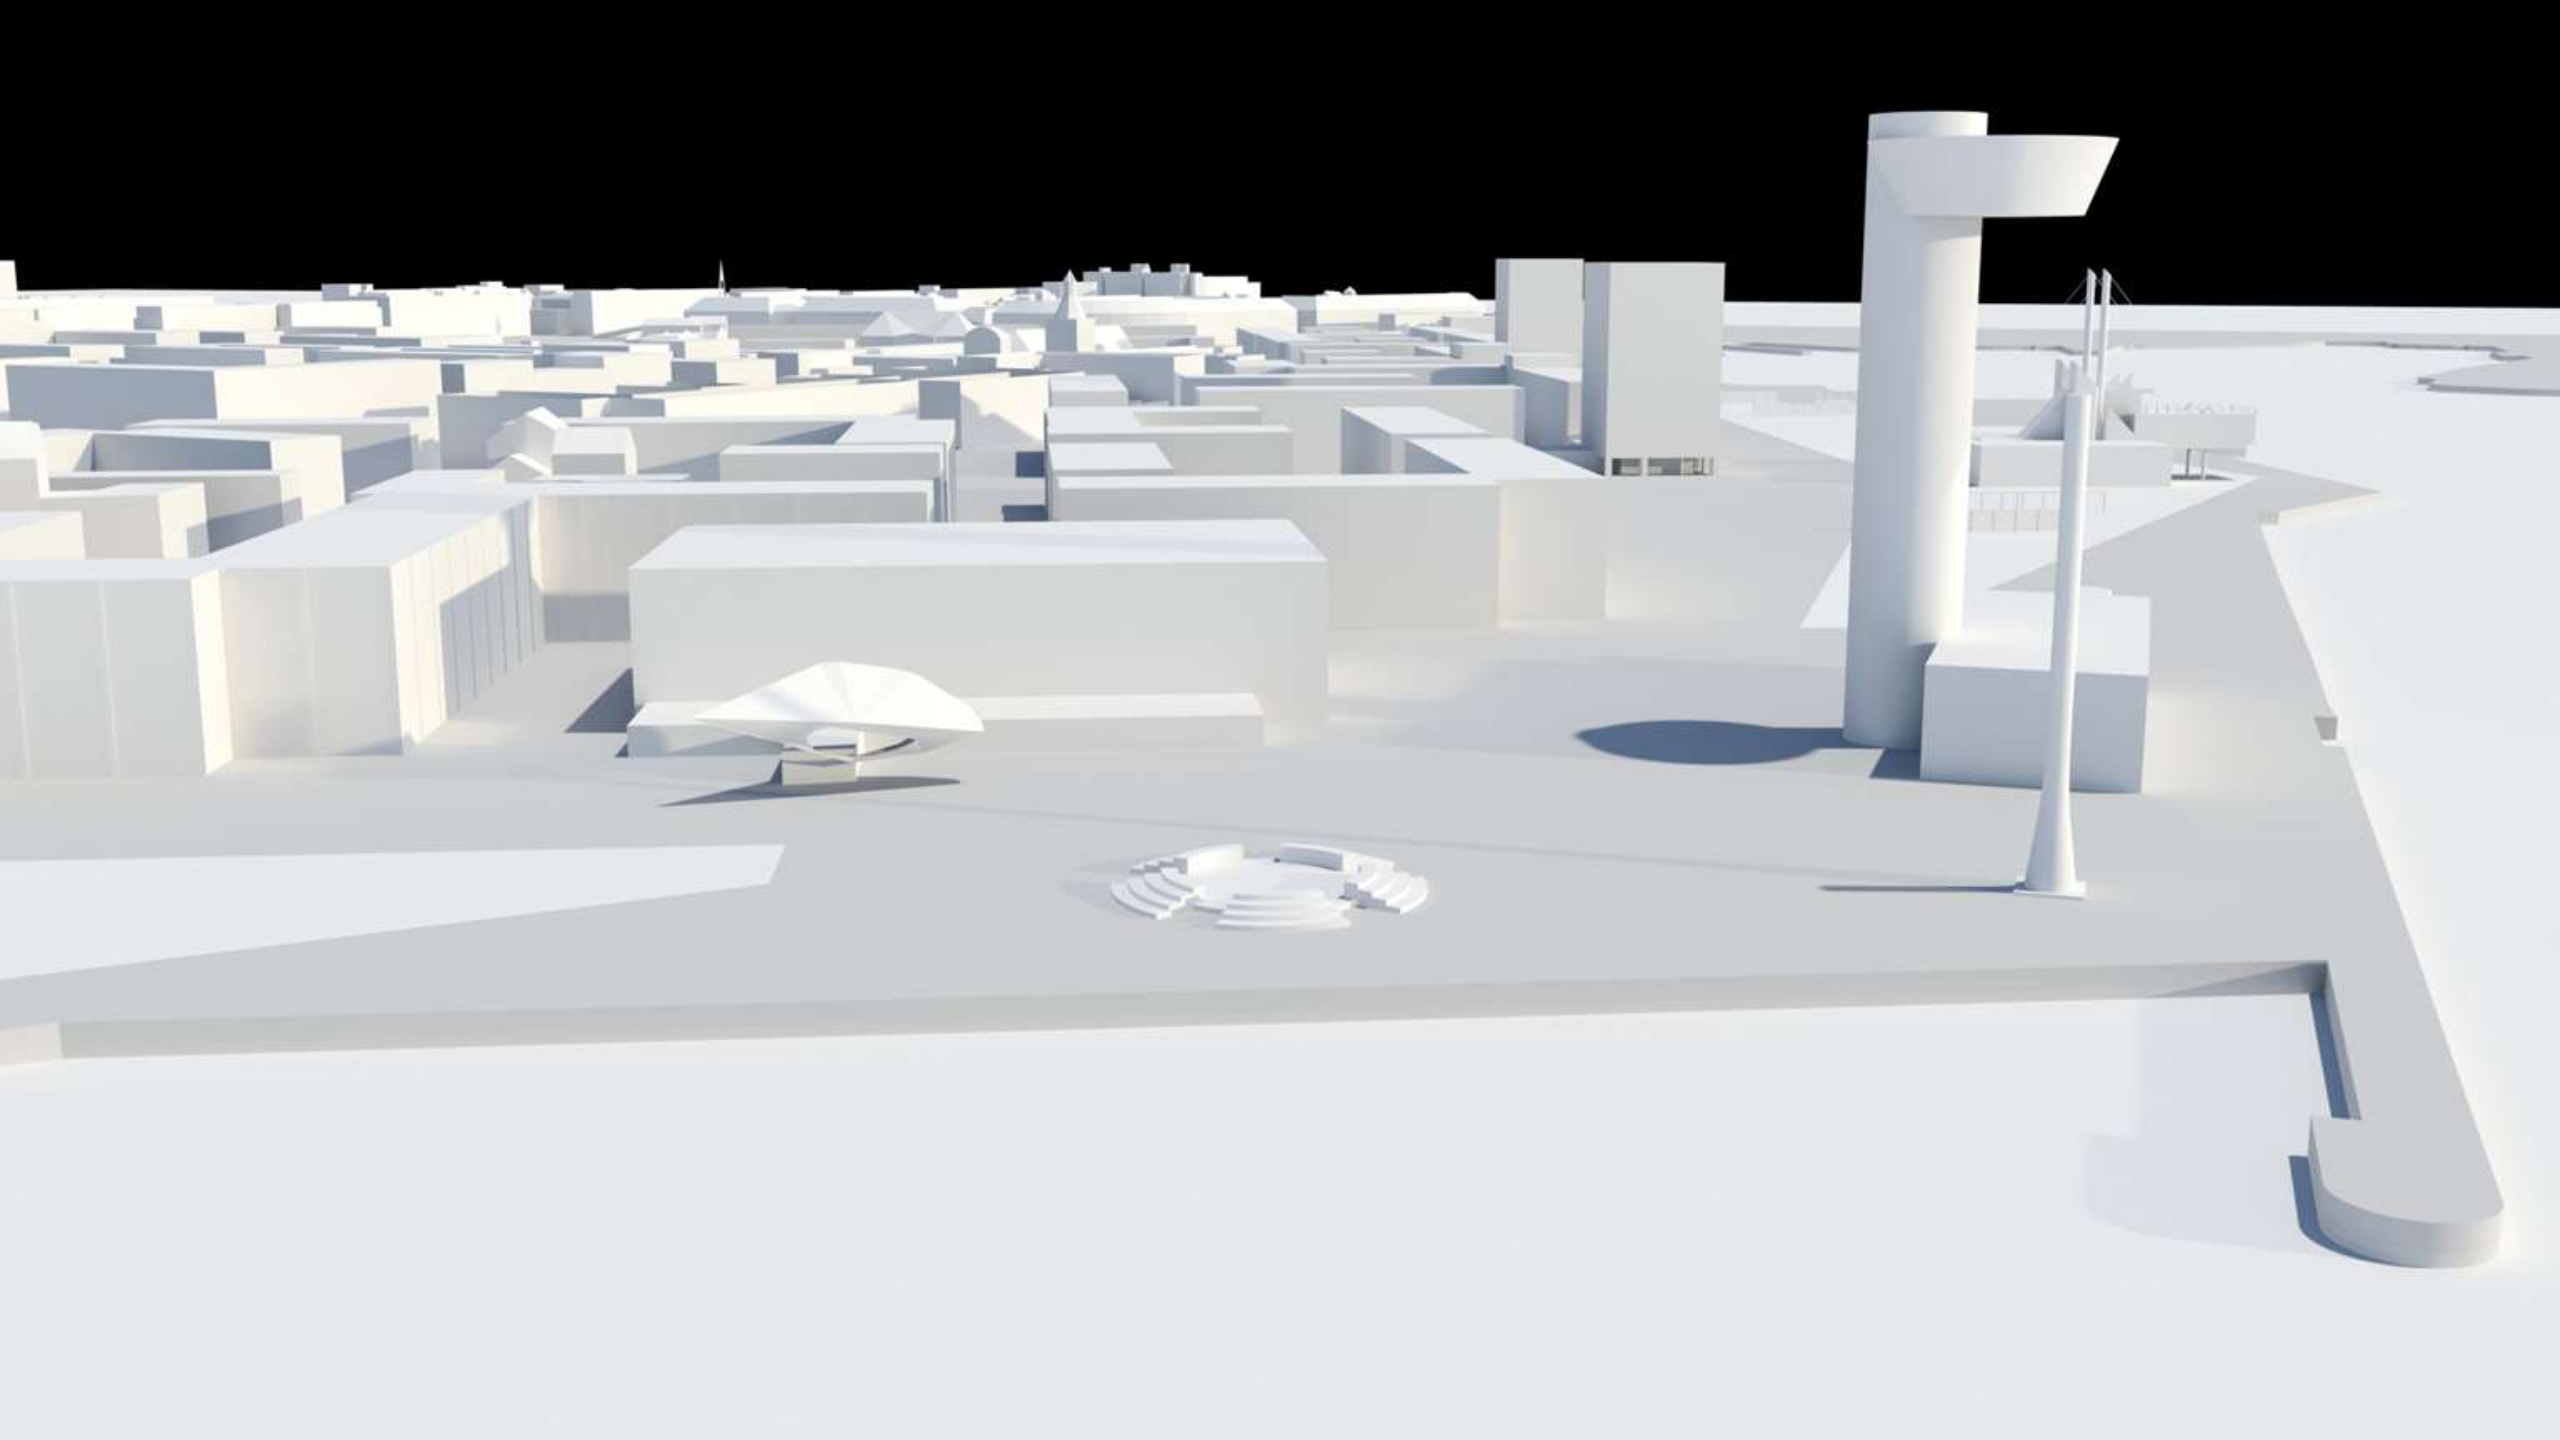

**INESSA HANSCH ARCHITECTE**

1. The model shows a dense urban grid with various building footprints, courtyards, and streets. The model is semi-transparent, allowing the real city's features to be seen through it. The river is dark, and the bridge is a prominent structure crossing it. A boat is visible on the river. The overall scene is a comparison between a proposed urban plan and the existing city.

VARIANTE A

VARIANTE B

VARIANTE A

VARIANTE B

**INTERFACE VILLE PORT**

INESSA HANSCH ARCHITECTE

ESPACE FERME  
ECHELLE DU TISSU URBAIN

ESPACE OUVERT  
ECHELLE DU PAYSAGE

PORT

-  SOCLE
-  ESPACE URBAIN
-  QUAI

FRANCOIS, PAR LA GRACE DE DIEU  
ROY DE FRANCE, ORDONNONS

pour tenir en seureté les navires et vaisseaulx

## **PROJETS DE REFERENCE**

MICHEL DESVIGNE PAYSAGISTE

INESSA HANSCH ARCHITECTE

BORDEAUX RIVE DROITE. PARC AUX ANGELIQUES

MONACO. ANSE DU PORTIER ET PLAGE DU LARVOTTO