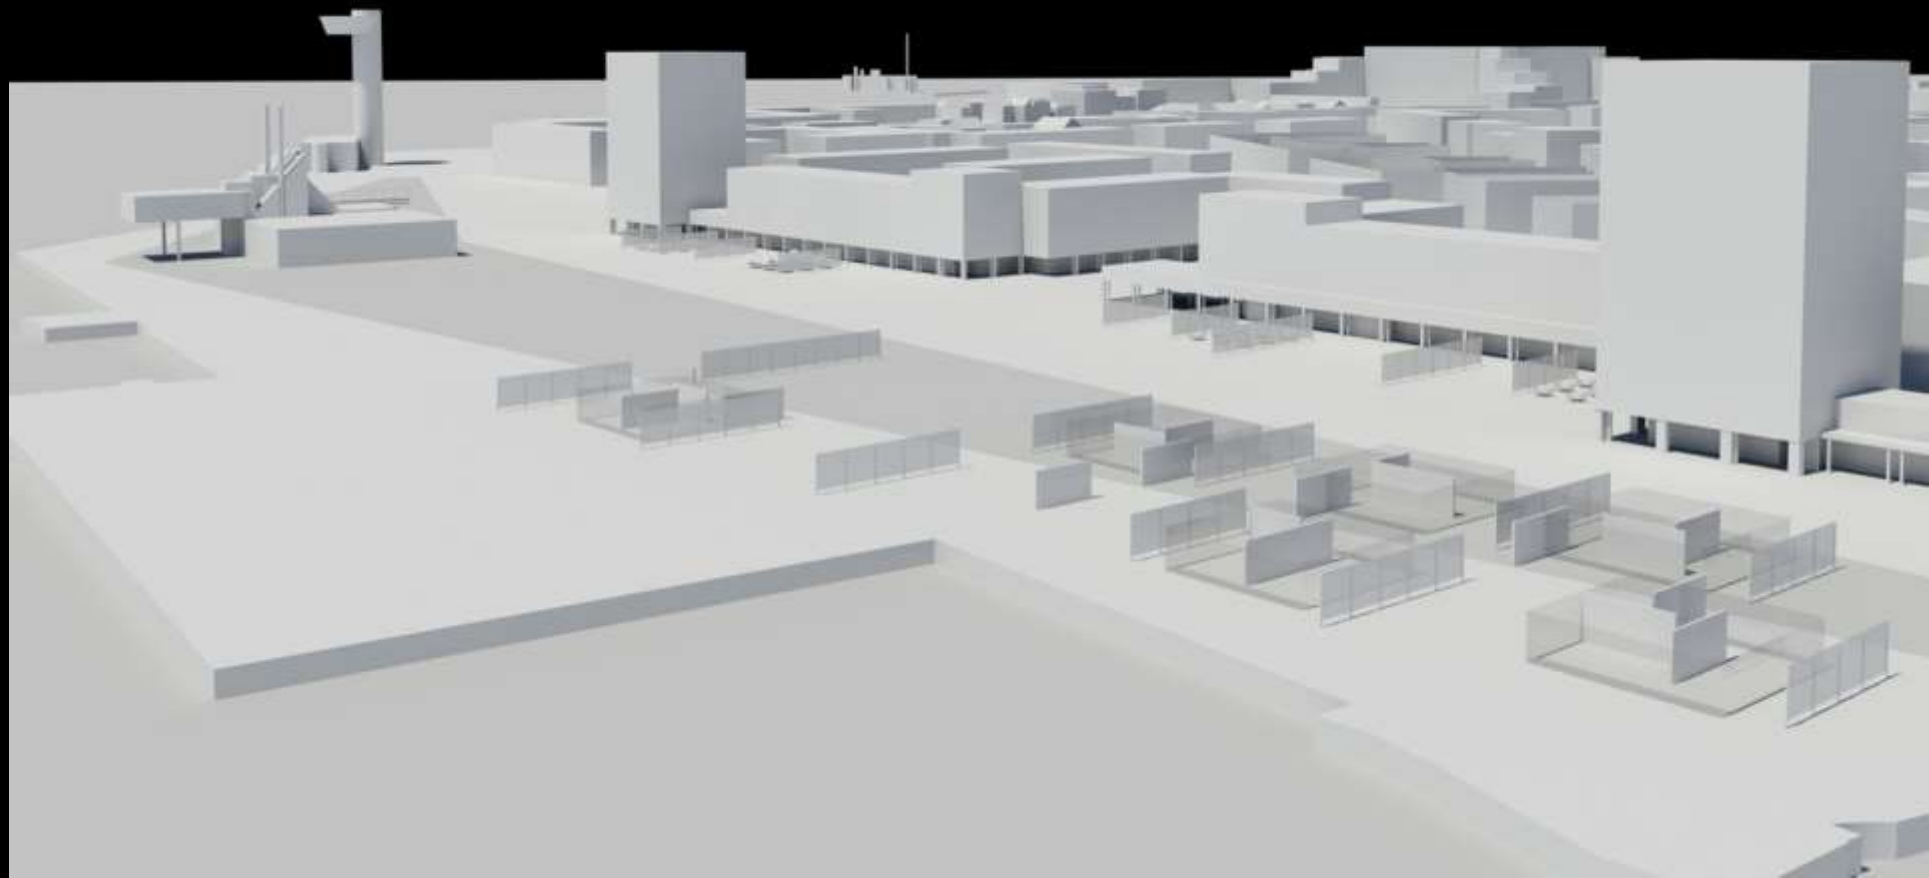

**INESSA HANSCH ARCHITECTE**

1. The model shows a dense urban grid with various building footprints, courtyards, and streets. The model is semi-transparent, allowing the real city's features to be seen through it. The river is dark, and the bridge is a prominent structure crossing it. A boat is visible on the river. The overall scene is a comparison between a proposed urban plan and the existing city.

VARIANTE A

VARIANTE B

VARIANTE A

VARIANTE B

**INTERFACE VILLE PORT**

INESSA HANSCH ARCHITECTE

ESPACE FERME  
ECHELLE DU TISSU URBAIN

ESPACE OUVERT  
ECHELLE DU PAYSAGE

PORT

-  SOCLE
-  ESPACE URBAIN
-  QUAI

FRANCOIS, PAR LA GRACE DE DIEU  
ROY DE FRANCE, ORDONNONS

pour tenir en seureté les navires et vaisseaulx

## **PROJETS DE REFERENCE**

MICHEL DESVIGNE PAYSAGISTE

INESSA HANSCH ARCHITECTE

BORDEAUX RIVE DROITE. PARC AUX ANGELIQUES

MONACO. ANSE DU PORTIER ET PLAGE DU LARVOTTO