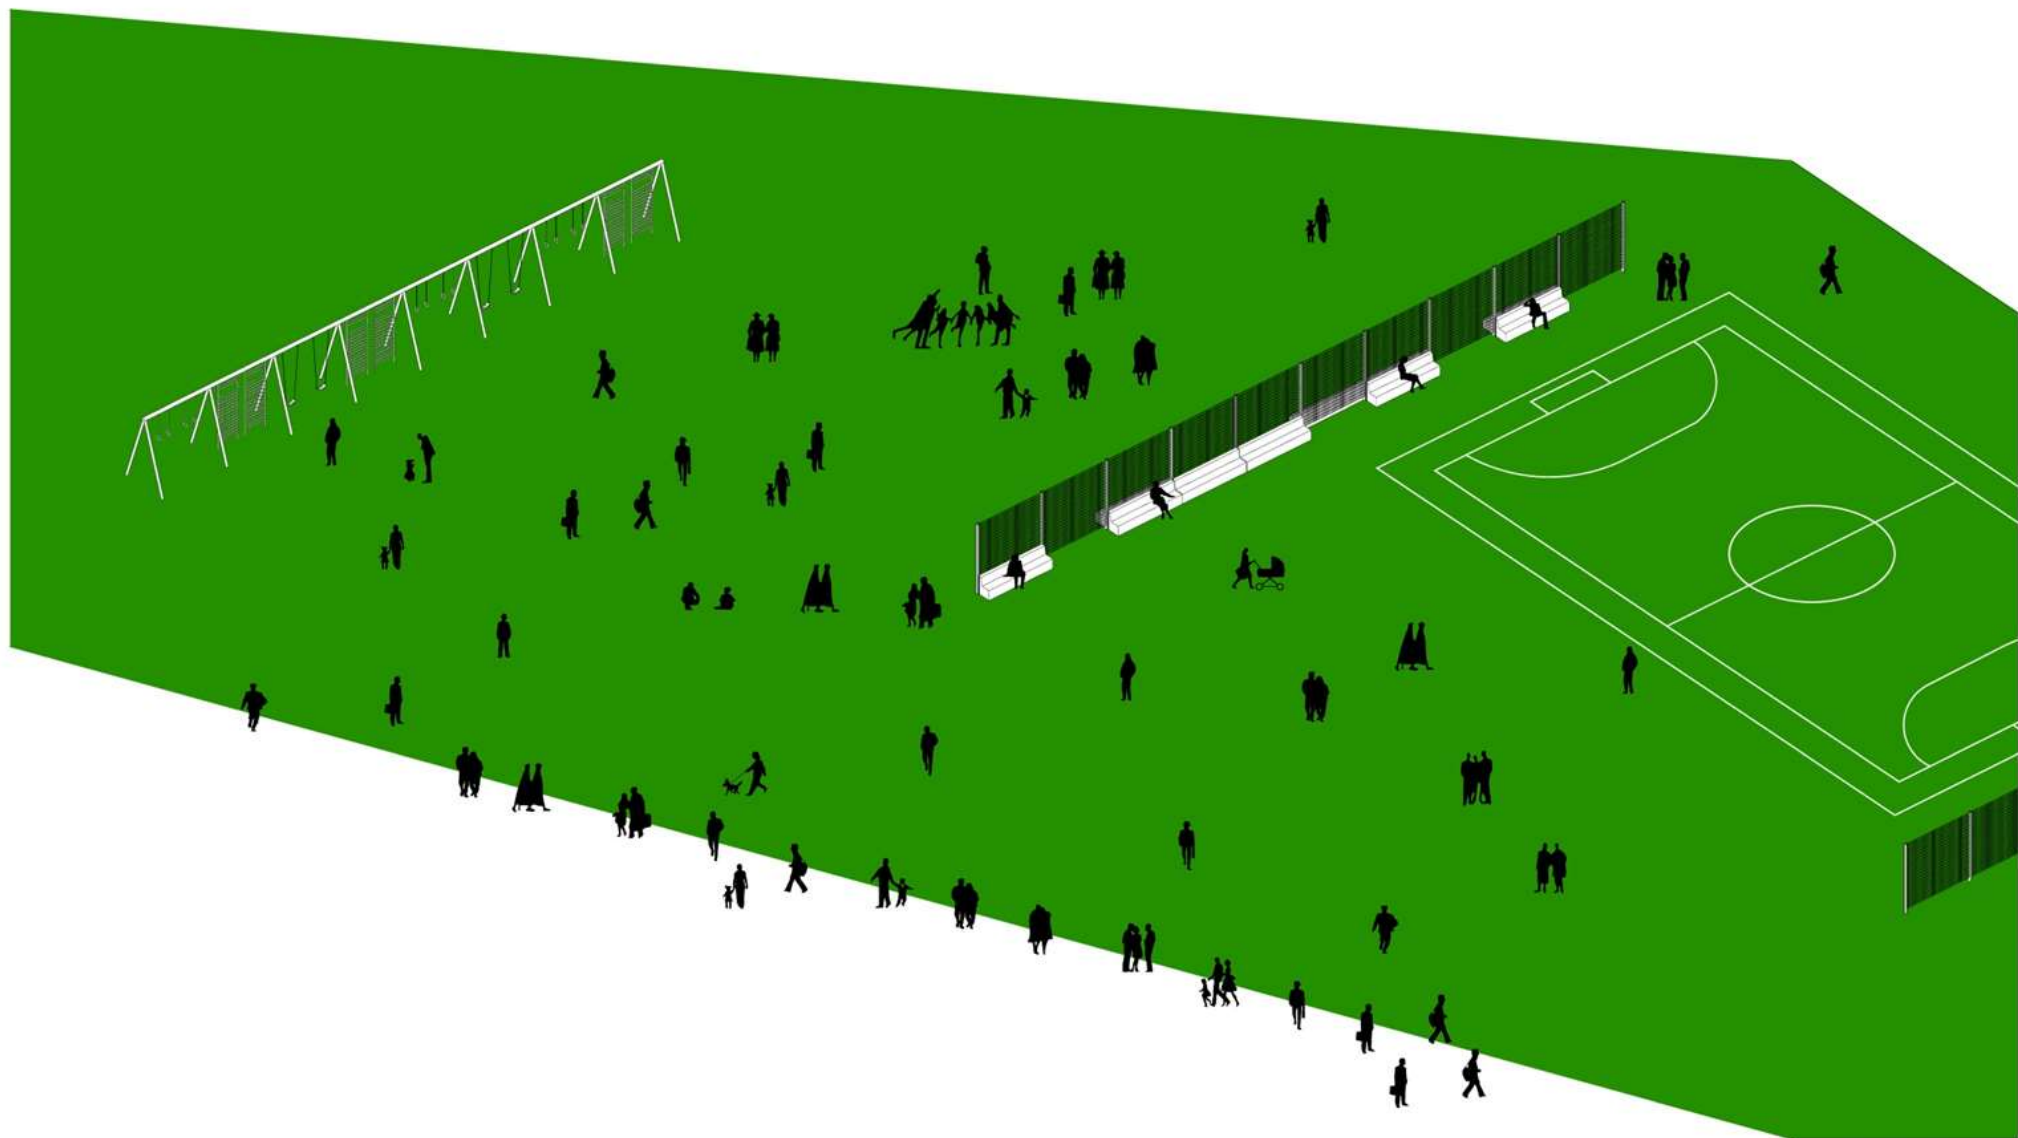

**INESSA HANSCH ARCHITECTE**

1. The model shows a dense urban grid with various building footprints, courtyards, and streets. The model is semi-transparent, allowing the real city's features to be seen through it. The river is dark, and the bridge is a prominent structure crossing it. A boat is visible on the river. The overall scene is a comparison between a proposed urban plan and the existing city.

VARIANTE A

VARIANTE B

VARIANTE A

VARIANTE B

**INTERFACE VILLE PORT**

INESSA HANSCH ARCHITECTE

ESPACE FERME  
ECHELLE DU TISSU URBAIN

ESPACE OUVERT  
ECHELLE DU PAYSAGE

PORT

-  SOCLE
-  ESPACE URBAIN
-  QUAI

FRANCOIS, PAR LA GRACE DE DIEU  
ROY DE FRANCE, ORDONNONS

pour tenir en seureté les navires et vaisseaulx

## **PROJETS DE REFERENCE**

MICHEL DESVIGNE PAYSAGISTE

INESSA HANSCH ARCHITECTE

BORDEAUX RIVE DROITE. PARC AUX ANGELIQUES

MONACO. ANSE DU PORTIER ET PLAGE DU LARVOTTO