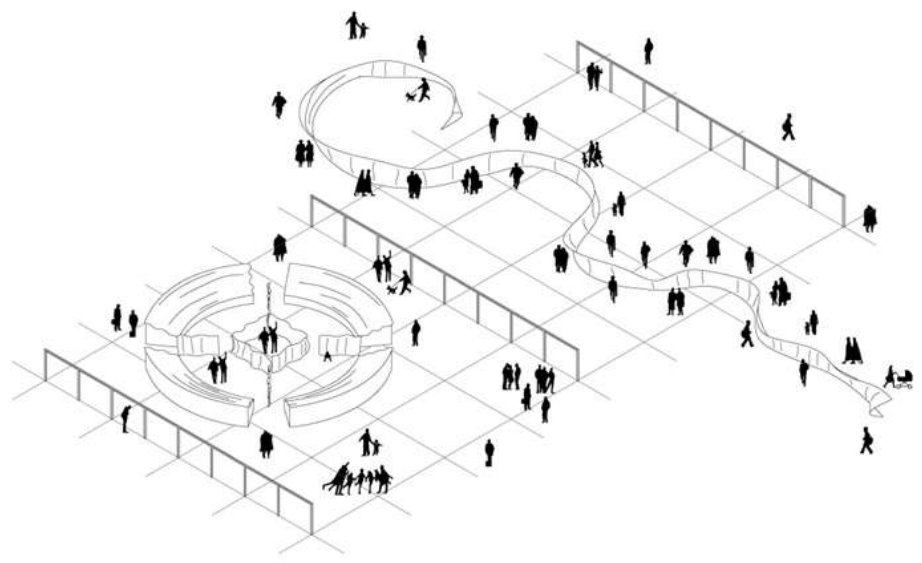

**INESSA HANSCH ARCHITECTE**

1. The model shows a dense urban grid with various building footprints, courtyards, and streets. The model is semi-transparent, allowing the real city's features to be seen through it. The river is dark, and the bridge is a prominent structure crossing it. A boat is visible on the river. The overall scene is a comparison between a proposed urban plan and the existing city.

VARIANTE A

VARIANTE B

VARIANTE A

VARIANTE B

**INTERFACE VILLE PORT**

INESSA HANSCH ARCHITECTE

ESPACE FERME  
ECHELLE DU TISSU URBAIN

ESPACE OUVERT  
ECHELLE DU PAYSAGE

PORT

-  SOCLE
-  ESPACE URBAIN
-  QUAI

FRANCOIS, PAR LA GRACE DE DIEU  
ROY DE FRANCE, ORDONNONS

pour tenir en seureté les navires et vaisseaulx

## **PROJETS DE REFERENCE**

MICHEL DESVIGNE PAYSAGISTE

INESSA HANSCH ARCHITECTE

BORDEAUX RIVE DROITE. PARC AUX ANGELIQUES

MONACO. ANSE DU PORTIER ET PLAGE DU LARVOTTO