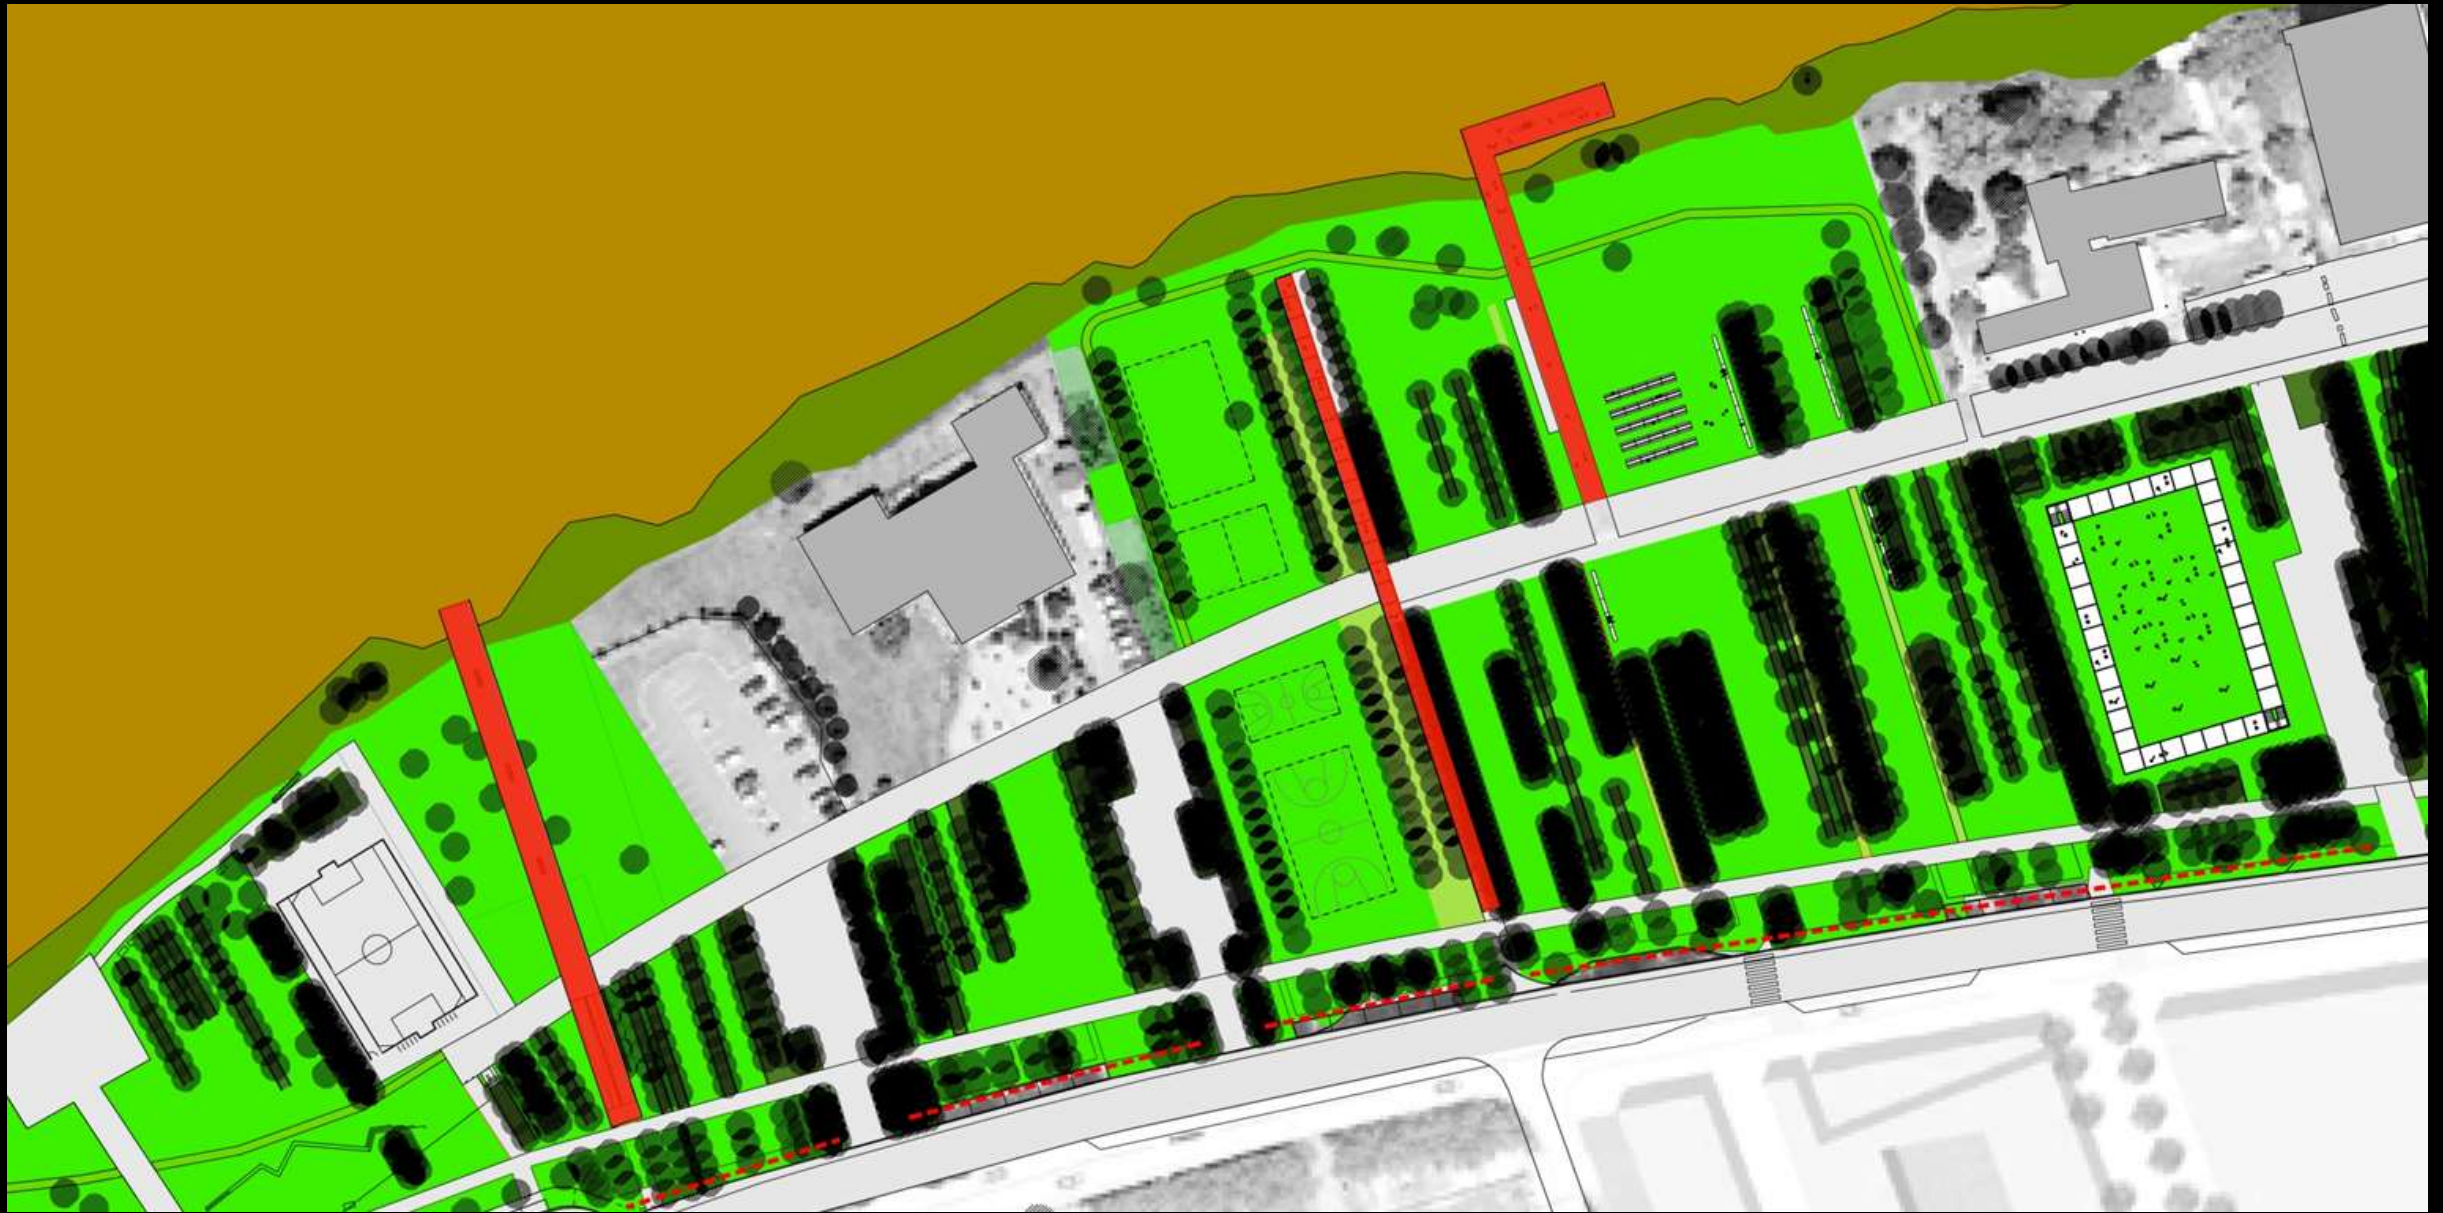

**INESSA HANSCH ARCHITECTE**

1. The model shows a dense urban grid with various building footprints, courtyards, and streets. The model is semi-transparent, allowing the real city's features to be seen through it. The river is dark, and the bridge is a prominent structure crossing it. A boat is visible on the river. The overall scene is a comparison between a proposed urban plan and the existing city.

VARIANTE A

VARIANTE B

VARIANTE A

VARIANTE B

**INTERFACE VILLE PORT**

INESSA HANSCH ARCHITECTE

ESPACE FERME  
ECHELLE DU TISSU URBAIN

ESPACE OUVERT  
ECHELLE DU PAYSAGE

## **PROJETS DE REFERENCE**

MICHEL DESVIGNE PAYSAGISTE

INESSA HANSCH ARCHITECTE

BORDEAUX RIVE DROITE. PARC AUX ANGELIQUES

MONACO. ANSE DU PORTIER ET PLAGE DU LARVOTTO