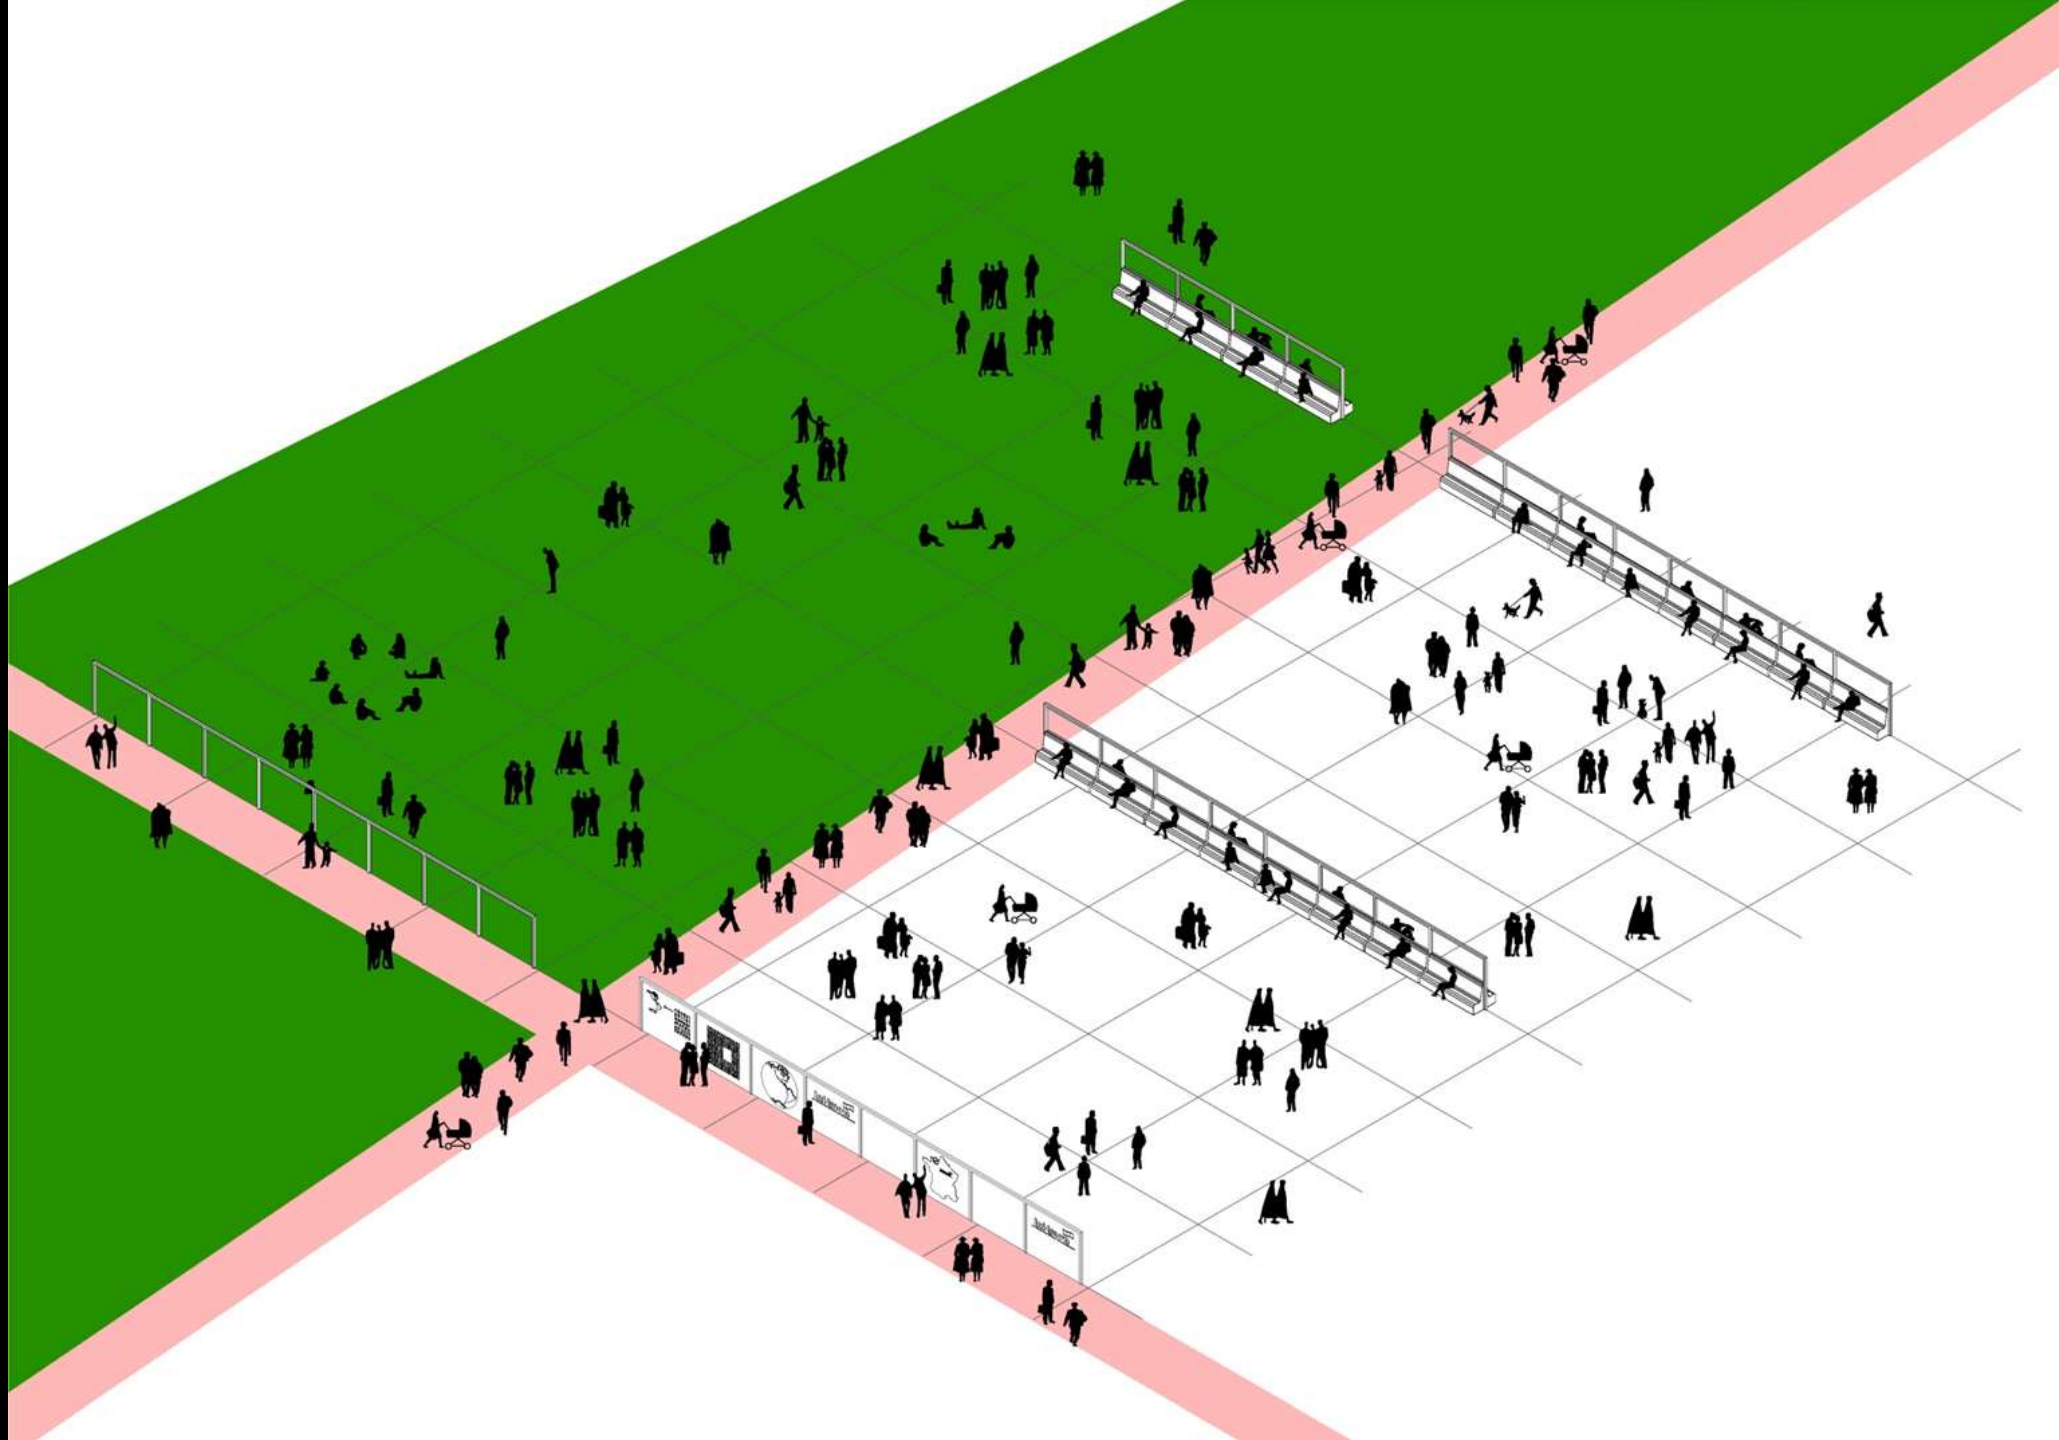

**INESSA HANSCH ARCHITECTE**

1. The model shows a dense urban grid with various building footprints, courtyards, and streets. The model is semi-transparent, allowing the real city's features to be seen through it. The river is dark, and the bridge is a prominent structure crossing it. A boat is visible on the river. The overall scene is a comparison between a proposed urban plan and the existing city.

VARIANTE A

VARIANTE B

VARIANTE A

VARIANTE B

**INTERFACE VILLE PORT**

INESSA HANSCH ARCHITECTE

ESPACE FERME  
ECHELLE DU TISSU URBAIN

ESPACE OUVERT  
ECHELLE DU PAYSAGE

PORT

-  SOCLE
-  ESPACE URBAIN
-  QUAI

FRANCOIS, PAR LA GRACE DE DIEU  
ROY DE FRANCE, ORDONNONS

pour tenir en seureté les navires et vaisseaulx

## **PROJETS DE REFERENCE**

MICHEL DESVIGNE PAYSAGISTE

INESSA HANSCH ARCHITECTE

BORDEAUX RIVE DROITE. PARC AUX ANGELIQUES

MONACO. ANSE DU PORTIER ET PLAGE DU LARVOTTO