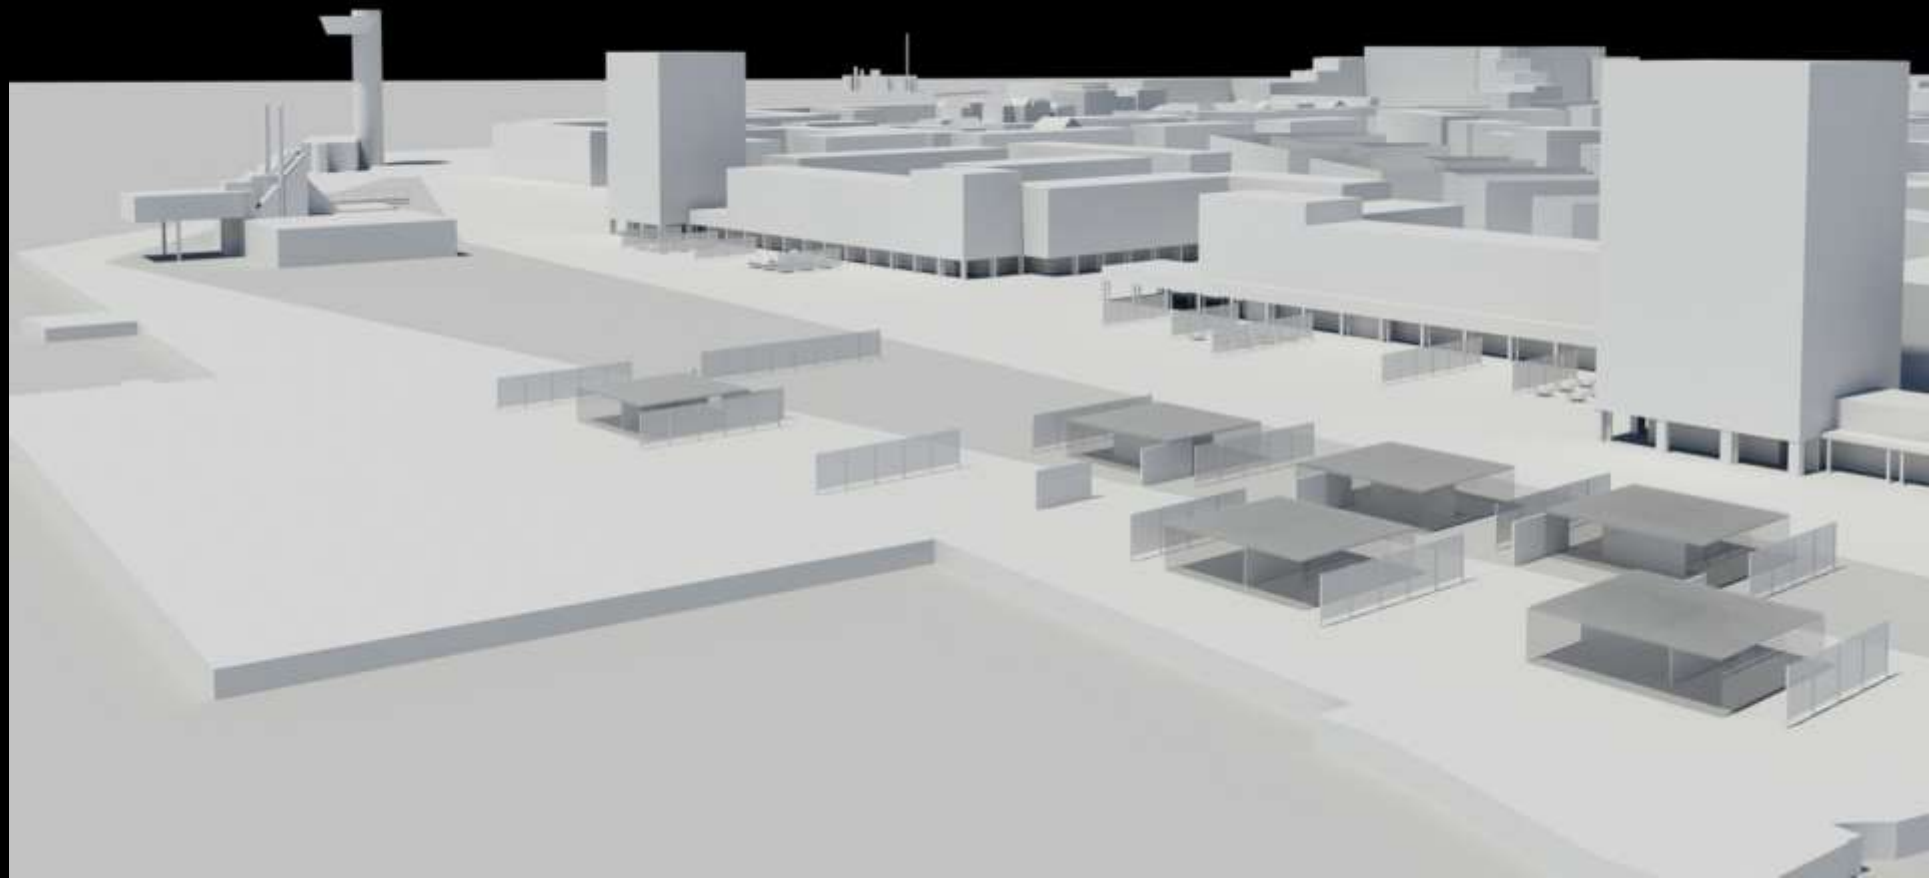

**INESSA HANSCH ARCHITECTE**

1. The model shows a dense urban grid with various building footprints, courtyards, and streets. The model is semi-transparent, allowing the real city's features to be seen through it. The river is dark, and the bridge is a prominent structure crossing it. A boat is visible on the river. The overall scene is a comparison between a proposed urban plan and the existing city.

VARIANTE A

VARIANTE B

VARIANTE A

VARIANTE B

**INTERFACE VILLE PORT**

INESSA HANSCH ARCHITECTE

ESPACE FERME  
ECHELLE DU TISSU URBAIN

ESPACE OUVERT  
ECHELLE DU PAYSAGE

PORT

-  SOCLE
-  ESPACE URBAIN
-  QUAI

FRANCOIS, PAR LA GRACE DE DIEU  
ROY DE FRANCE, ORDONNONS

pour tenir en seureté les navires et vaisseaulx