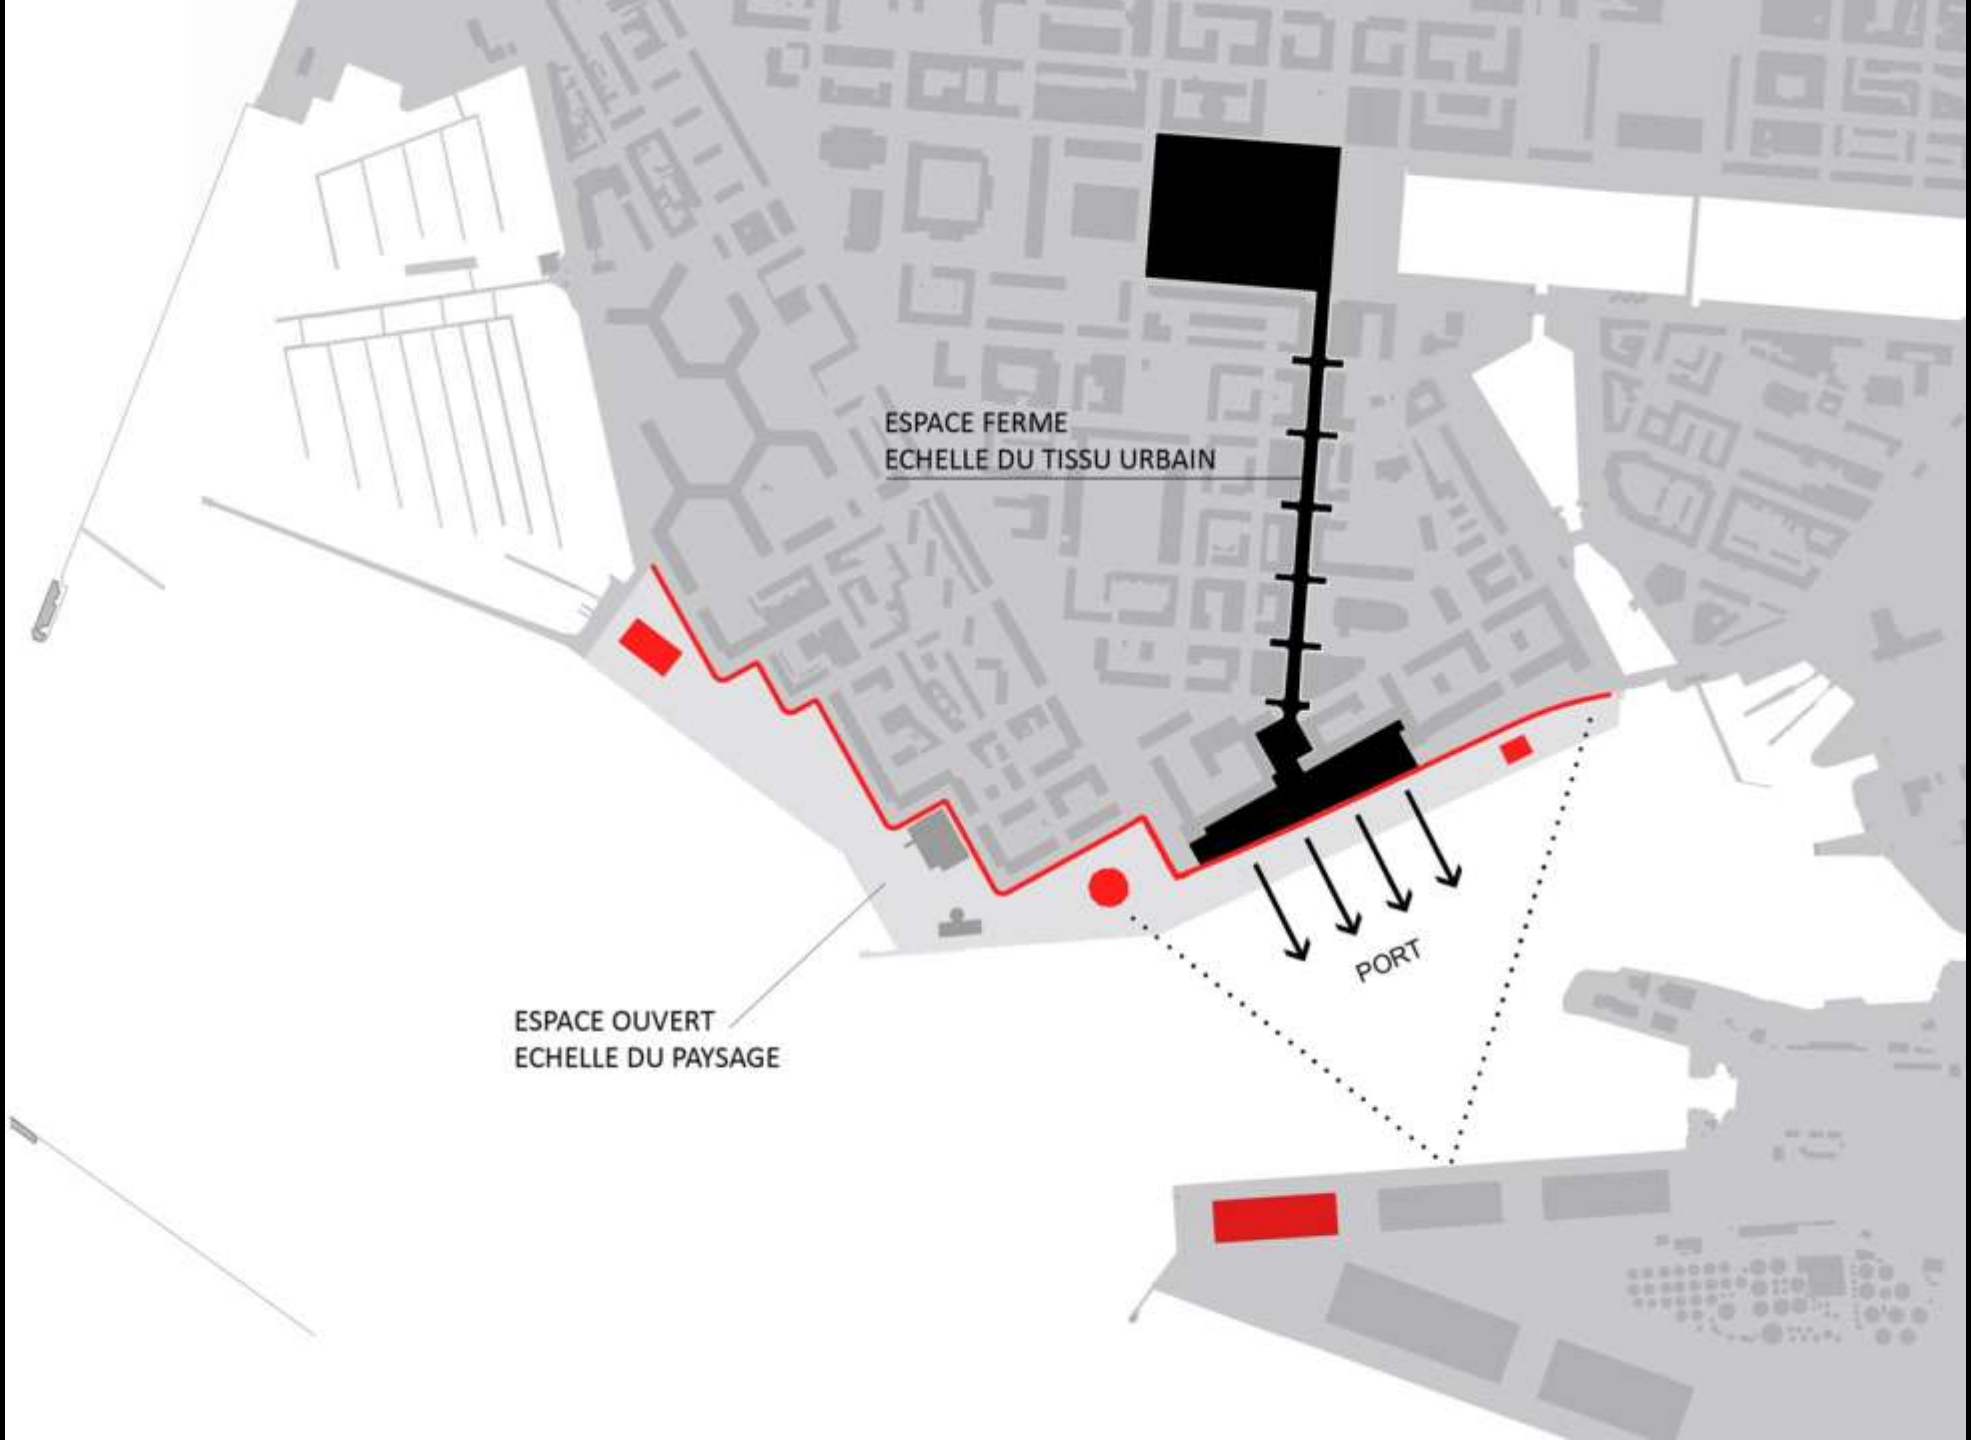

**INESSA HANSCH ARCHITECTE**

1. The model shows a dense urban grid with various building footprints, courtyards, and streets. The model is semi-transparent, allowing the real city's features to be seen through it. The river is dark, and the bridge is a prominent structure crossing it. A boat is visible on the river. The overall scene is a comparison between a proposed urban plan and the existing city.

VARIANTE A

VARIANTE B

VARIANTE A

VARIANTE B

**INTERFACE VILLE PORT**

INESSA HANSCH ARCHITECTE

ESPACE FERME  
ECHELLE DU TISSU URBAIN

ESPACE OUVERT  
ECHELLE DU PAYSAGE

PORT

-  SOCLE
-  ESPACE URBAIN
-  QUAI

FRANCOIS, PAR LA GRACE DE DIEU  
ROY DE FRANCE, ORDONNONS

pour tenir en seureté les navires et vaisseaulx