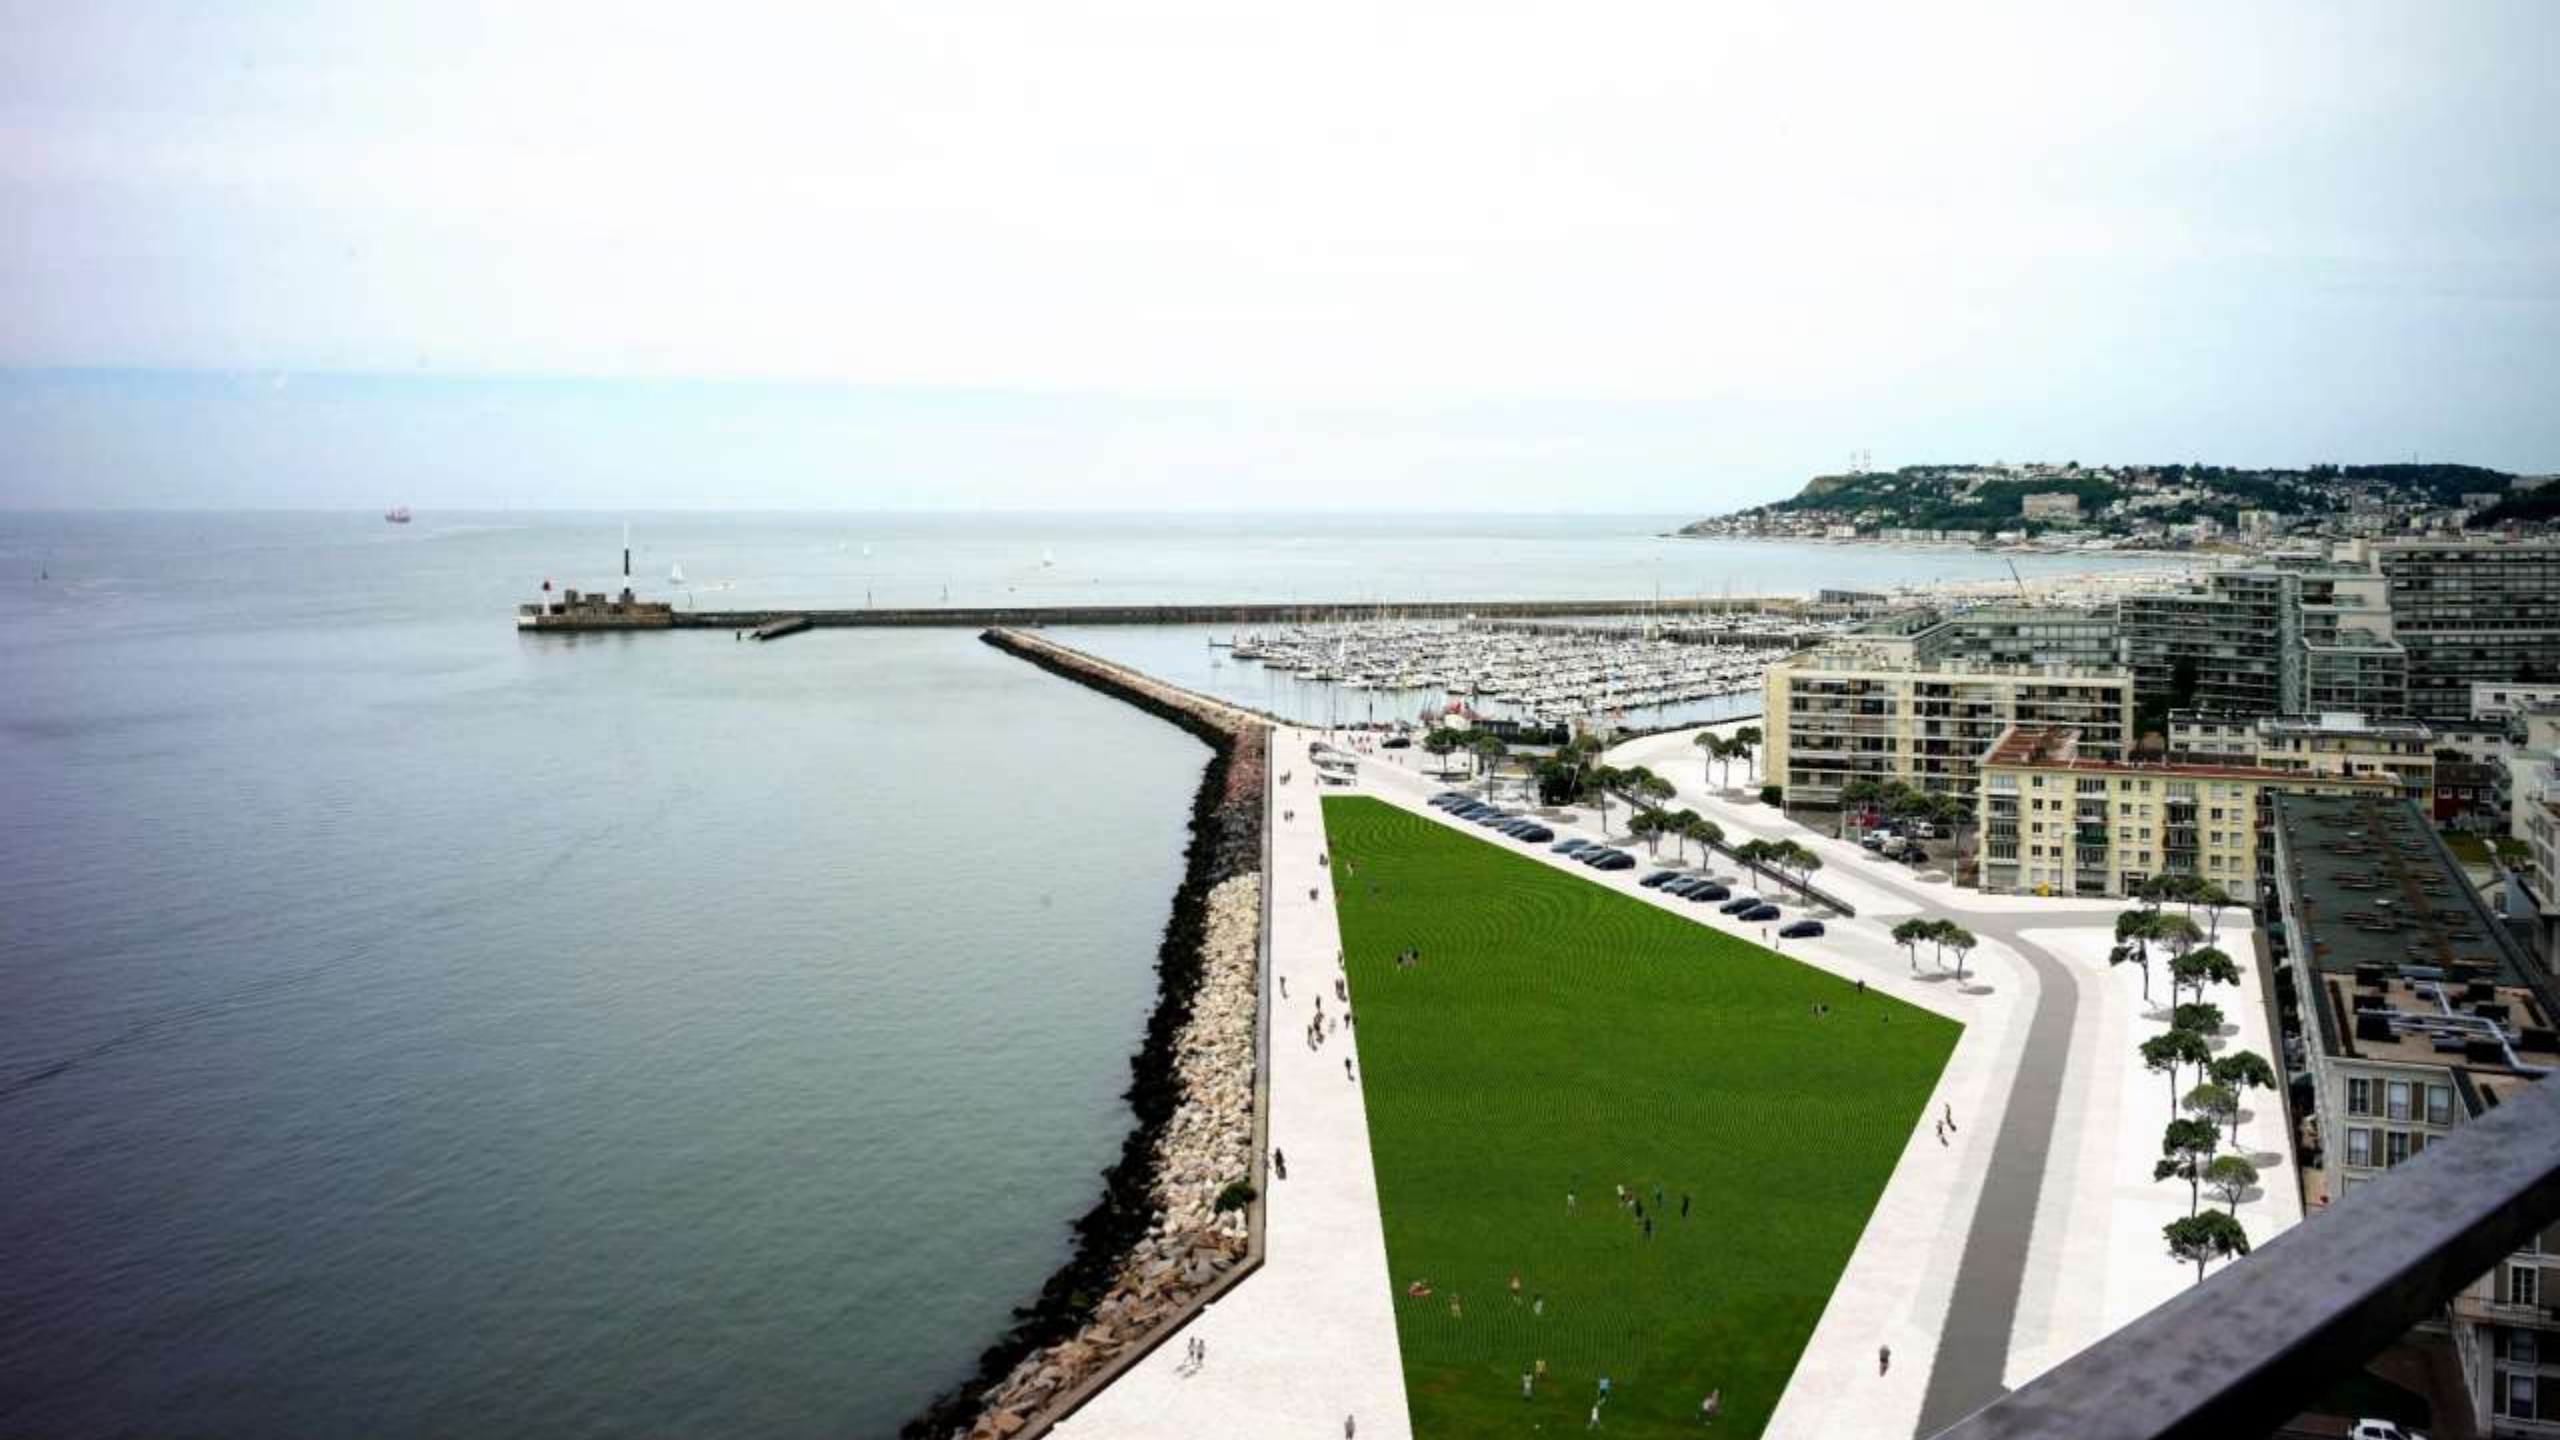

**INESSA HANSCH ARCHITECTE**

1. The model shows a dense urban grid with various building footprints, courtyards, and streets. The model is semi-transparent, allowing the real city's features to be seen through it. The river is dark, and the bridge is a prominent structure crossing it. A boat is visible on the river. The overall scene is a comparison between a proposed urban plan and the existing city.

VARIANTE A

VARIANTE B

VARIANTE A

VARIANTE B

**INTERFACE VILLE PORT**

INESSA HANSCH ARCHITECTE

ESPACE FERME  
ECHELLE DU TISSU URBAIN

ESPACE OUVERT  
ECHELLE DU PAYSAGE

PORT

-  SOCLE
-  ESPACE URBAIN
-  QUAI

FRANCOIS, PAR LA GRACE DE DIEU  
ROY DE FRANCE, ORDONNONS

pour tenir en seureté les navires et vaisseaulx

## **PROJETS DE REFERENCE**

MICHEL DESVIGNE PAYSAGISTE

INESSA HANSCH ARCHITECTE

BORDEAUX RIVE DROITE. PARC AUX ANGELIQUES

MONACO. ANSE DU PORTIER ET PLAGE DU LARVOTTO