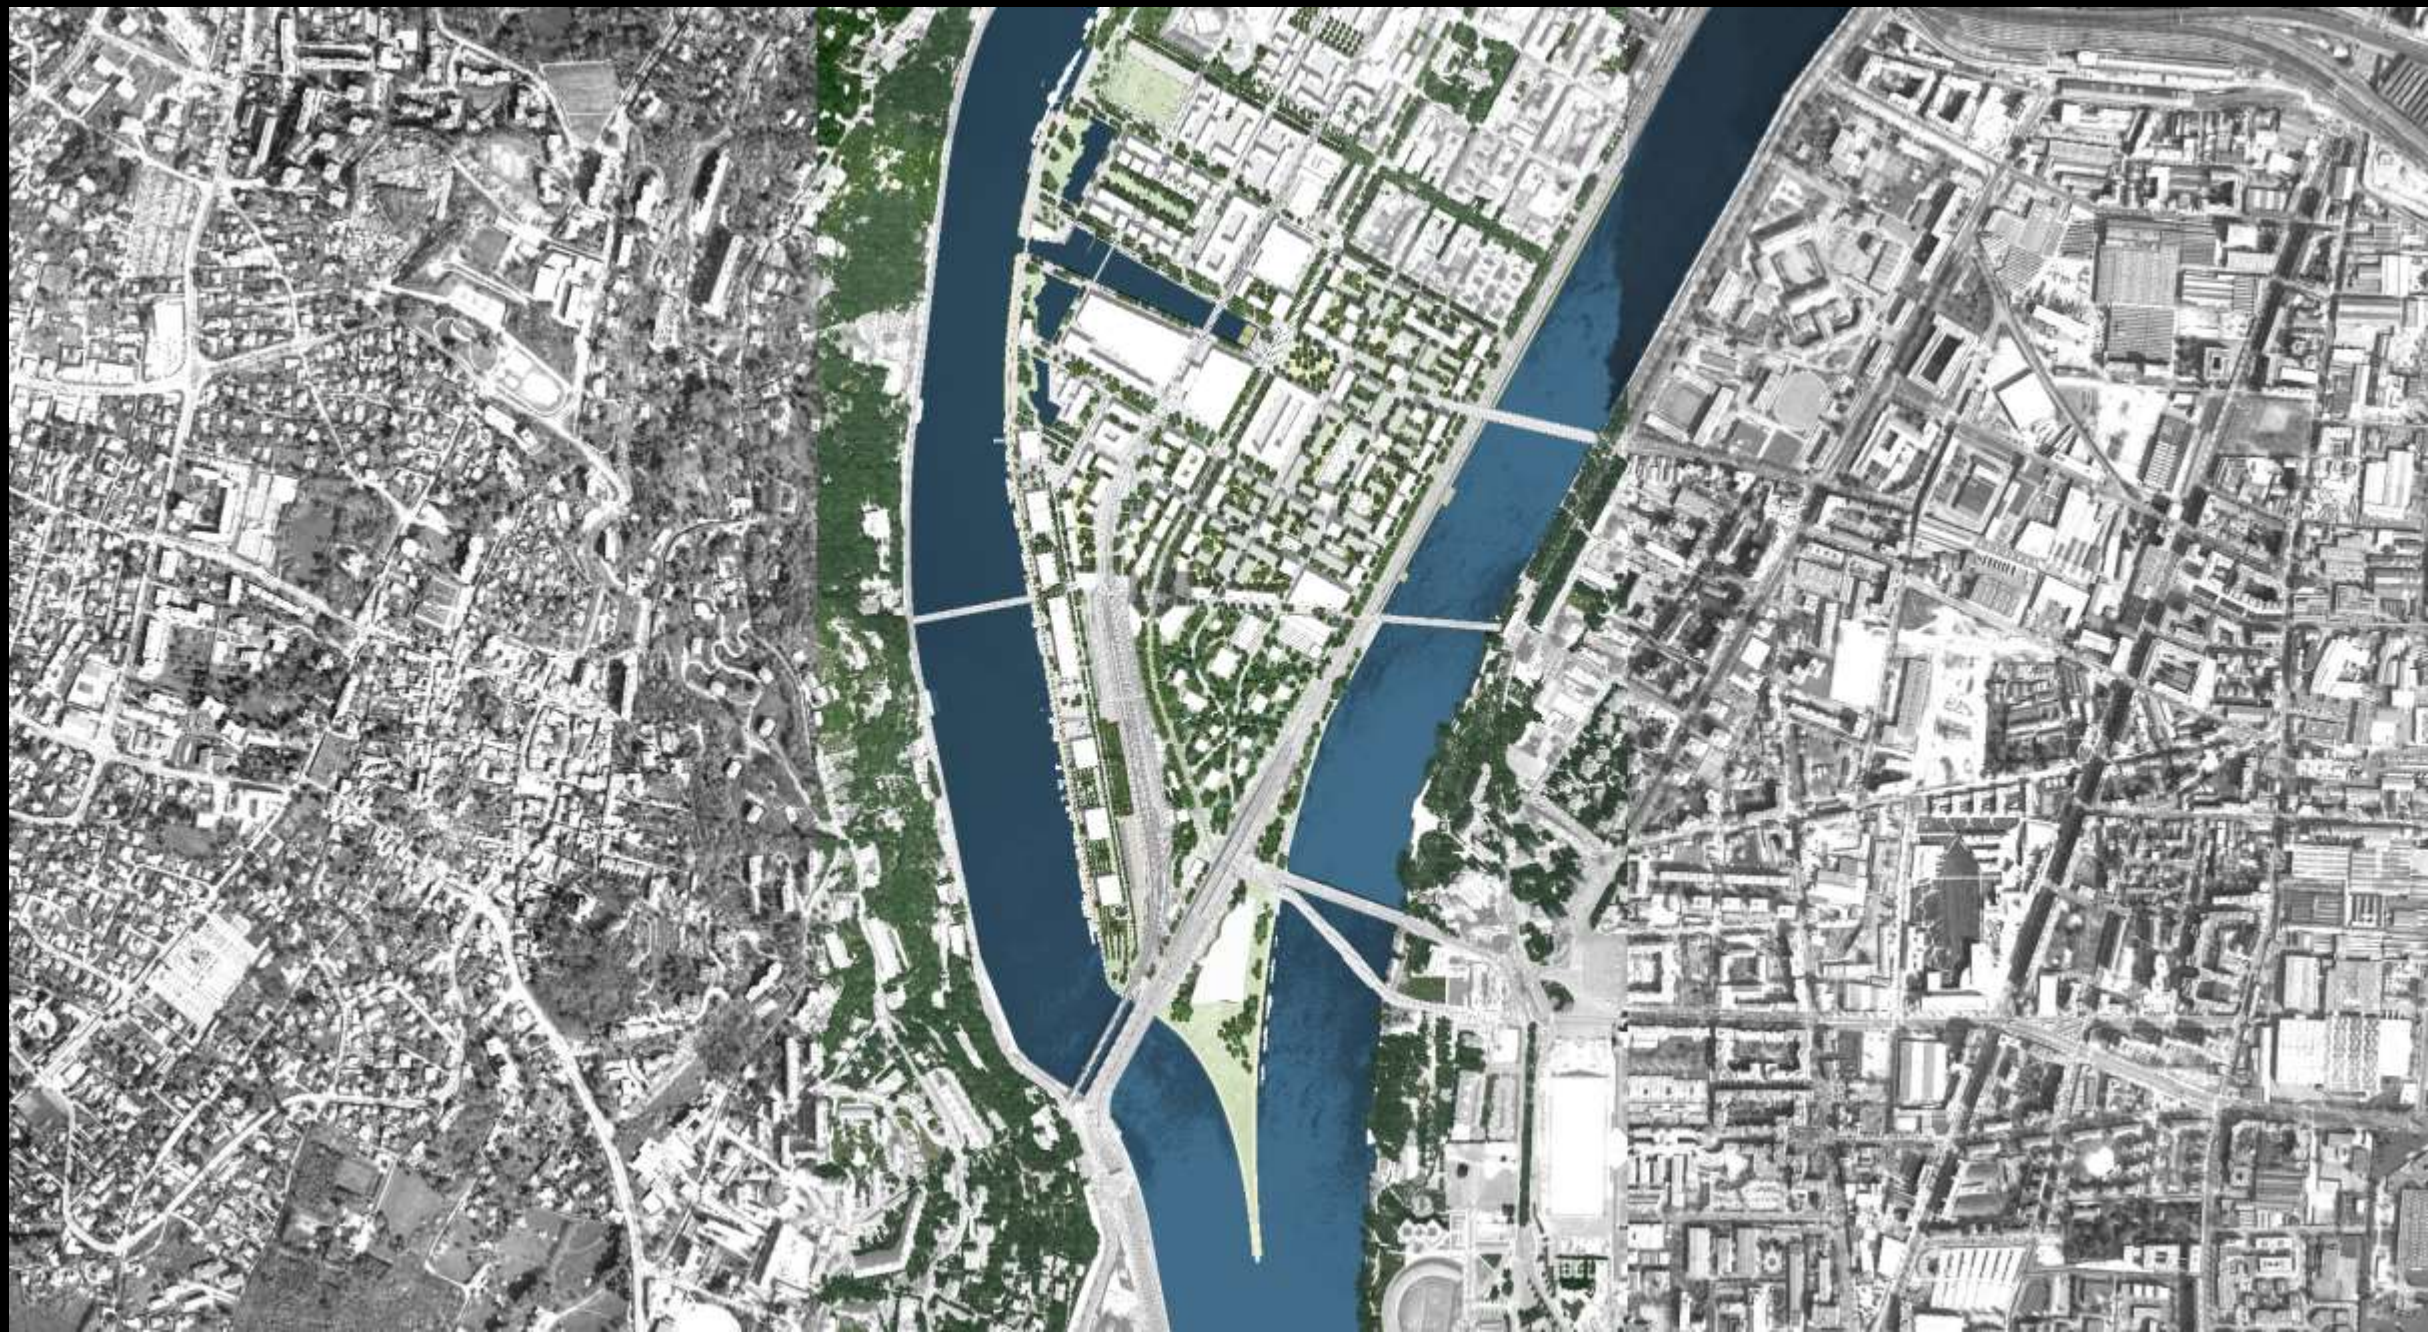

**INESSA HANSCH ARCHITECTE**

1. The model shows a dense urban grid with various building footprints, courtyards, and streets. The model is semi-transparent, allowing the real city's features to be seen through it. The river is dark, and the bridge is a prominent structure crossing it. A boat is visible on the river. The overall scene is a comparison between a proposed urban plan and the existing city.

## **PROJETS DE REFERENCE**

MICHEL DESVIGNE PAYSAGISTE

INESSA HANSCH ARCHITECTE

BORDEAUX RIVE DROITE. PARC AUX ANGELIQUES

MONACO. ANSE DU PORTIER ET PLAGE DU LARVOTTO