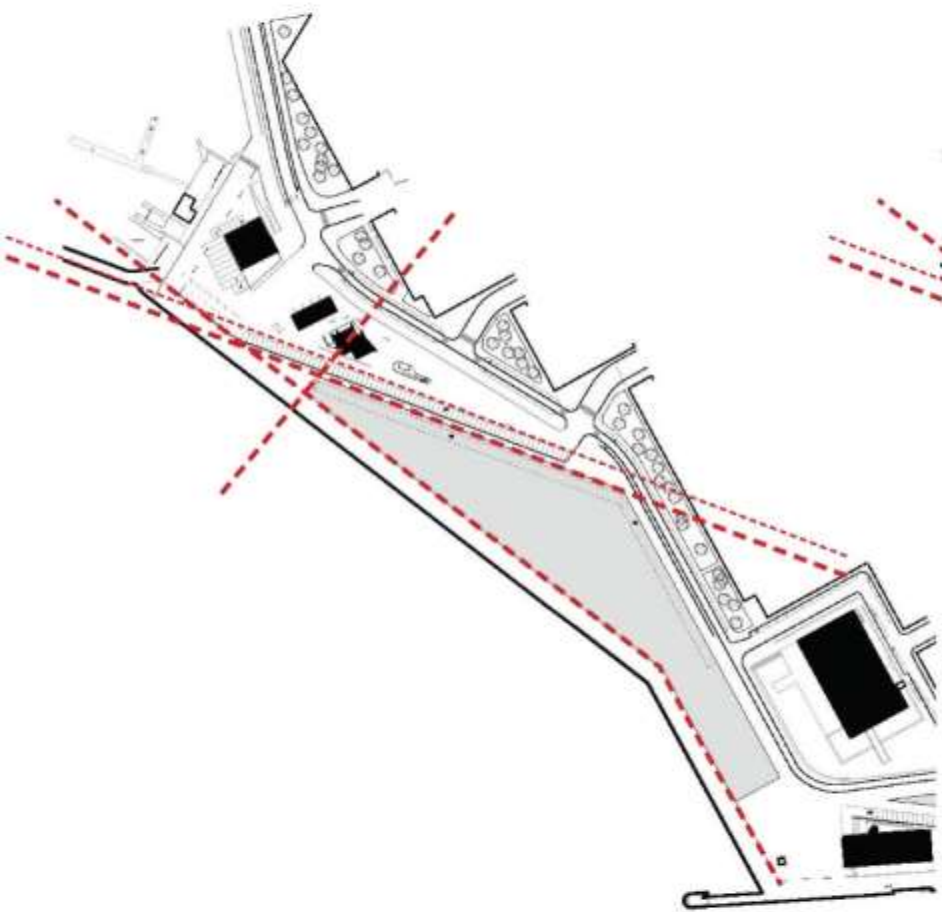

**INESSA HANSCH ARCHITECTE**

1. The model shows a dense urban grid with various building footprints, courtyards, and streets. The model is semi-transparent, allowing the real city's features to be seen through it. The river is dark, and the bridge is a prominent structure crossing it. A boat is visible on the river. The overall scene is a comparison between a proposed urban plan and the existing city.

VARIANTE A

VARIANTE B

VARIANTE A

VARIANTE B

**INTERFACE VILLE PORT**

INESSA HANSCH ARCHITECTE

ESPACE FERME  
ECHELLE DU TISSU URBAIN

ESPACE OUVERT  
ECHELLE DU PAYSAGE