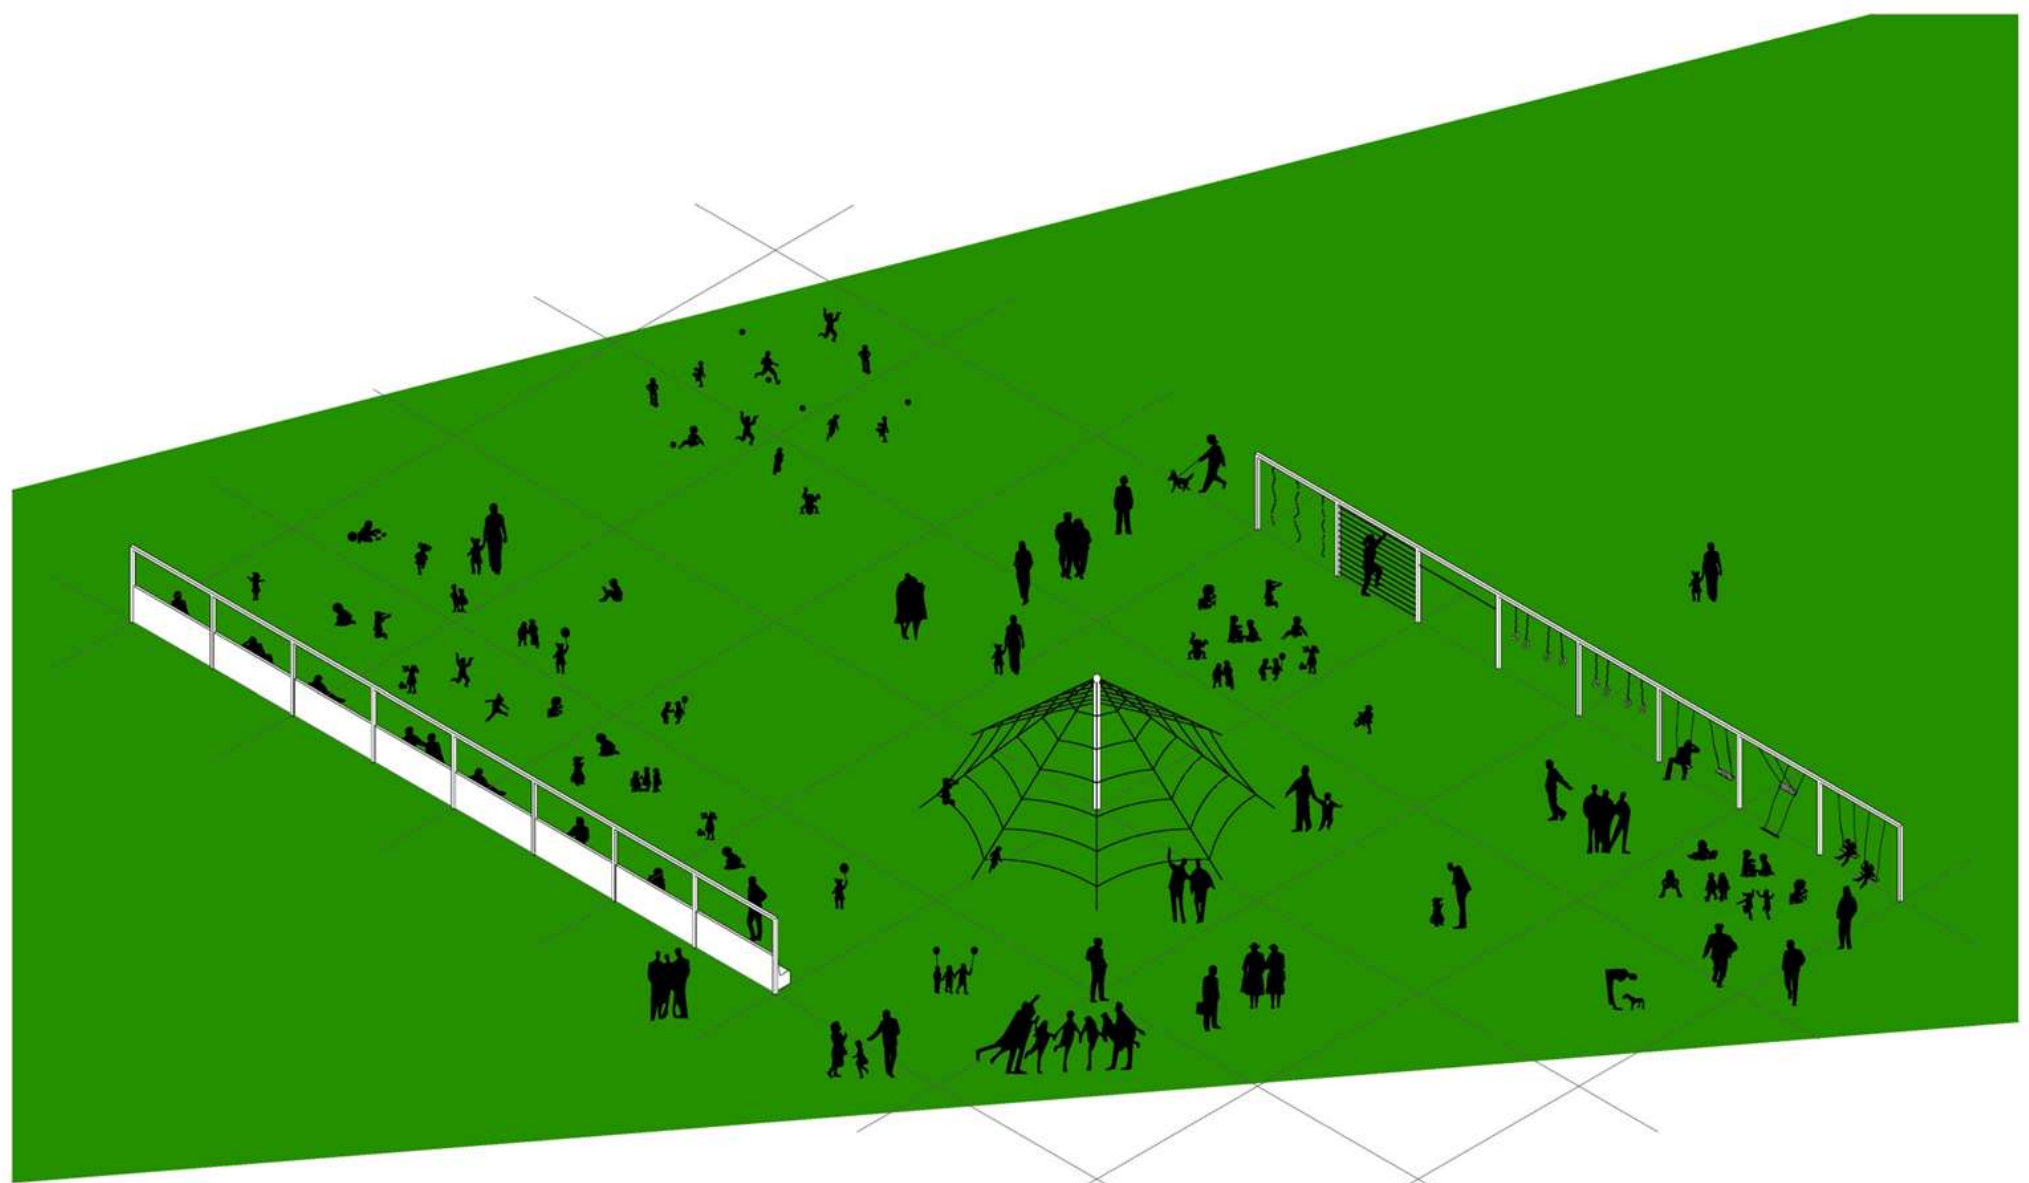

**INESSA HANSCH ARCHITECTE**

1. The model shows a dense urban grid with various building footprints, courtyards, and streets. The model is semi-transparent, allowing the real city's features to be seen through it. The river is dark, and the bridge is a prominent structure crossing it. A boat is visible on the river. The overall scene is a comparison between a proposed urban plan and the existing city.

VARIANTE A

VARIANTE B

VARIANTE A

VARIANTE B

**INTERFACE VILLE PORT**

INESSA HANSCH ARCHITECTE

ESPACE FERME  
ECHELLE DU TISSU URBAIN

ESPACE OUVERT  
ECHELLE DU PAYSAGE

PORT

-  SOCLE
-  ESPACE URBAIN
-  QUAI

FRANCOIS, PAR LA GRACE DE DIEU  
ROY DE FRANCE, ORDONNONS

pour tenir en seureté les navires et vaisseaulx

## **PROJETS DE REFERENCE**

MICHEL DESVIGNE PAYSAGISTE

INESSA HANSCH ARCHITECTE

BORDEAUX RIVE DROITE. PARC AUX ANGELIQUES

MONACO. ANSE DU PORTIER ET PLAGE DU LARVOTTO