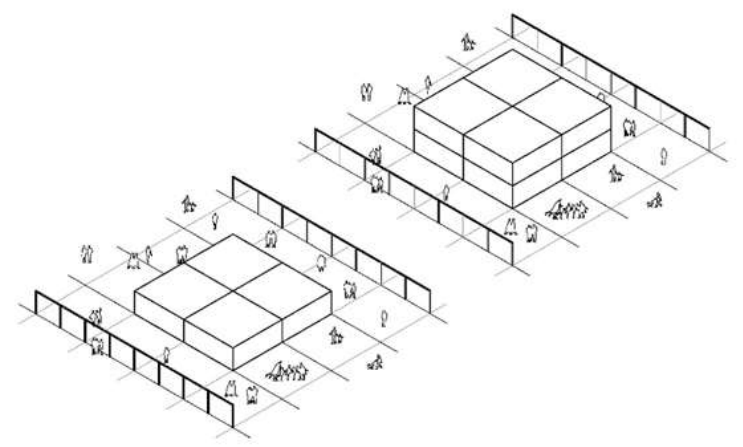

**INESSA HANSCH ARCHITECTE**

1. The model shows a dense urban grid with various building footprints, courtyards, and streets. The model is semi-transparent, allowing the real city's features to be seen through it. The river is dark, and the bridge is a prominent structure crossing it. A boat is visible on the river. The overall scene is a comparison between a proposed urban plan and the existing city.

VARIANTE A

VARIANTE B

VARIANTE A

VARIANTE B

**INTERFACE VILLE PORT**

INESSA HANSCH ARCHITECTE

ESPACE FERME  
ECHELLE DU TISSU URBAIN

ESPACE OUVERT  
ECHELLE DU PAYSAGE

PORT

-  SOCLE
-  ESPACE URBAIN
-  QUAI

FRANCOIS, PAR LA GRACE DE DIEU  
ROY DE FRANCE, ORDONNONS

pour tenir en seureté les navires et vaisseaulx

## **PROJETS DE REFERENCE**

MICHEL DESVIGNE PAYSAGISTE

INESSA HANSCH ARCHITECTE

BORDEAUX RIVE DROITE. PARC AUX ANGELIQUES

MONACO. ANSE DU PORTIER ET PLAGE DU LARVOTTO