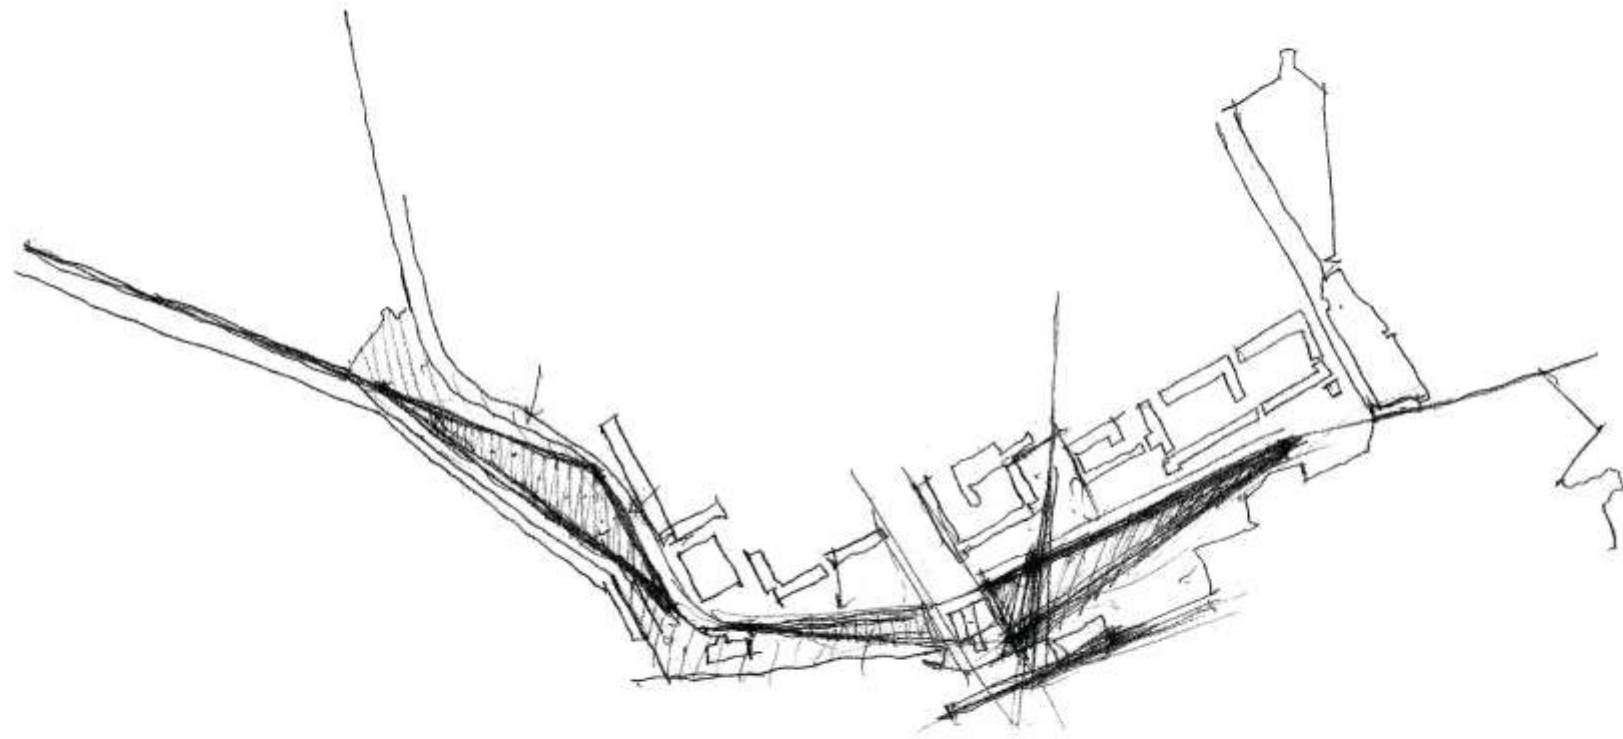

**INESSA HANSCH ARCHITECTE**

1. The model shows a dense urban grid with various building footprints, courtyards, and streets. The model is semi-transparent, allowing the real city's features to be seen through it. The river is dark, and the bridge is a prominent structure crossing it. A boat is visible on the river. The overall scene is a comparison between a proposed urban plan and the existing city.

VARIANTE A

VARIANTE B

VARIANTE A

VARIANTE B

**INTERFACE VILLE PORT**

INESSA HANSCH ARCHITECTE

ESPACE FERME  
ECHELLE DU TISSU URBAIN

ESPACE OUVERT  
ECHELLE DU PAYSAGE