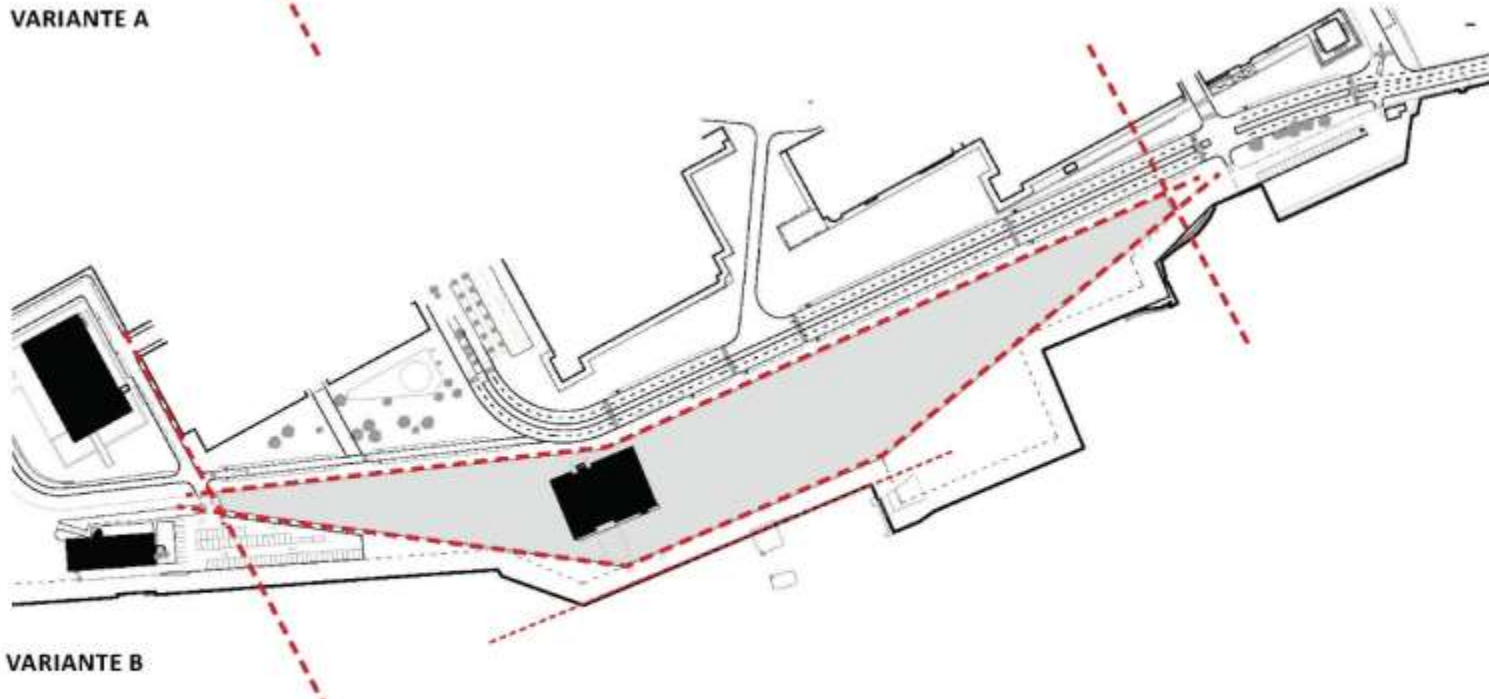

**INESSA HANSCH ARCHITECTE**

1. The model shows a dense urban grid with various building footprints, courtyards, and streets. The model is semi-transparent, allowing the real city's features to be seen through it. The river is dark, and the bridge is a prominent structure crossing it. A boat is visible on the river. The overall scene is a comparison between a proposed urban plan and the existing city.

VARIANTE A

VARIANTE B

VARIANTE A

VARIANTE B

**INTERFACE VILLE PORT**

INESSA HANSCH ARCHITECTE

ESPACE FERME  
ECHELLE DU TISSU URBAIN

ESPACE OUVERT  
ECHELLE DU PAYSAGE